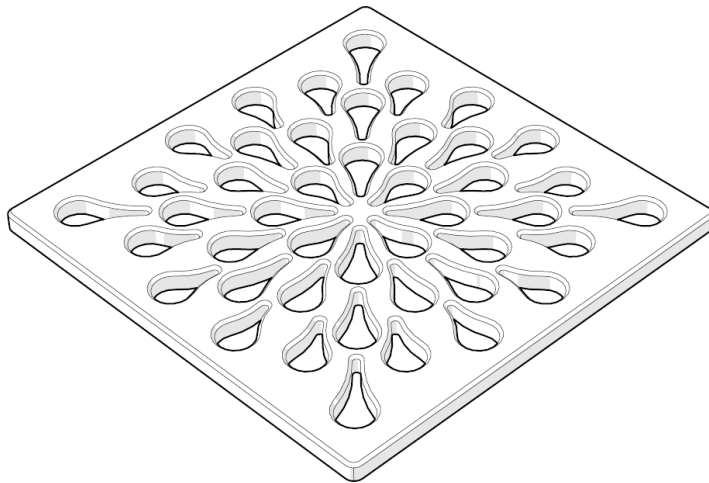

# E4805 - SPLASH

**ebbe**  
UNIQUE

Length (L)	3.75 in
Thickness (T)	0.1875 in
Total Open Area	4.84 in <sup>2</sup>
GPM	
Material	304 Stainless Steel
Weight	8.00 oz