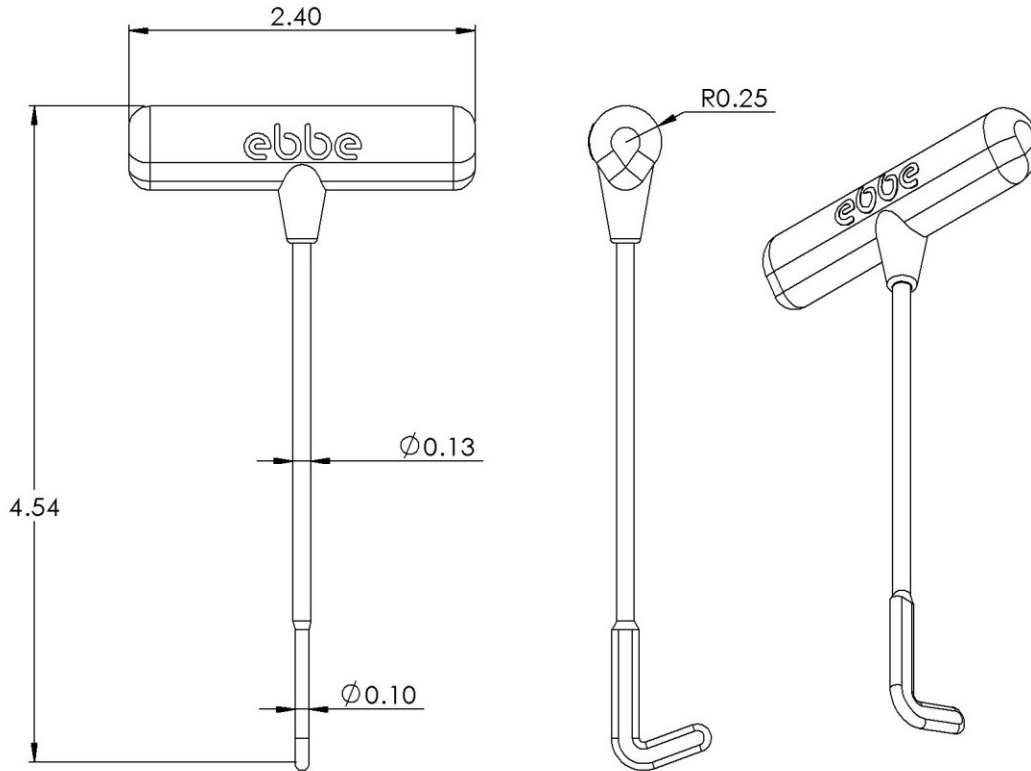

**Features:**

- Made of ABS Plastic and 304 Stainless steel
- For UNIQUE Series Drains

**UNIQUE DRAIN COVER  
REMOVER  
E114**

FOR EBBE UNIQUE DRAIN COVERS

**Specified Model**

Model	Description
E114	Drain Cover Remover for Ebbe Unique Series Drains (2Pack)

**Product Specification**

The remover shall be made of ABS and stainless steel construction. The remover shall be for removal of EBBE Unique series drain covers.