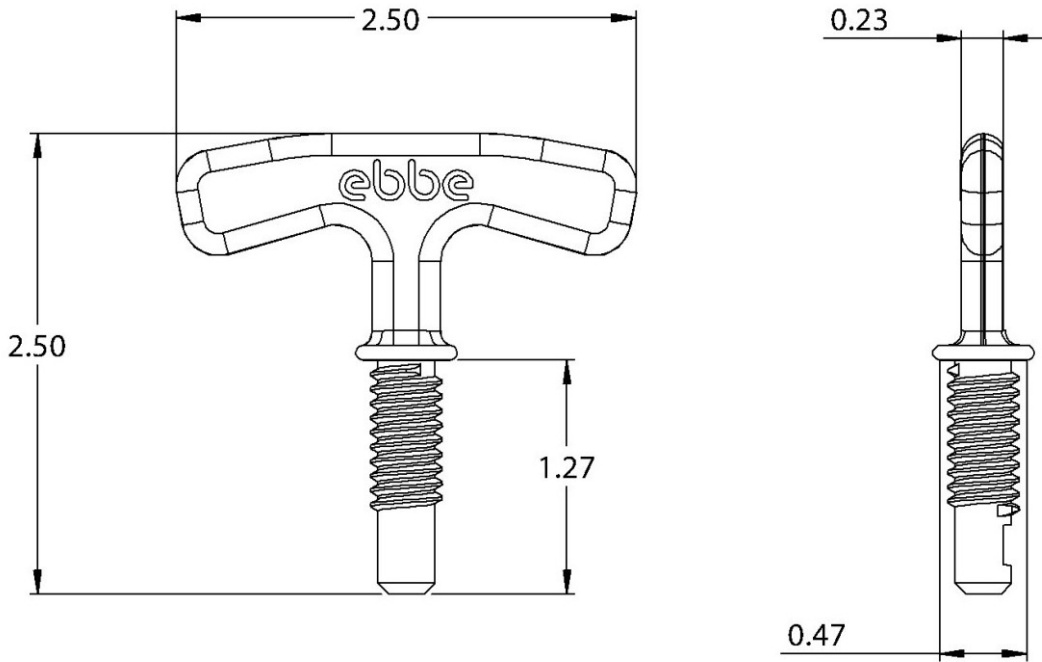

**Features:**

- Made of ABS Plastic
- For PRO Series Drains

**PRO DRAIN COVER  
REMOVER  
E106**

FOR USE WITH EBBE PRO ONLY

**Specified Model**

Model	Description
E106	Threaded Drain Cover Remover for Pro Series Drains (2Pack)

**Product Specification**

The remover shall be made of ABS construction. The remover shall be for removal of EBBE Pro series drain covers.