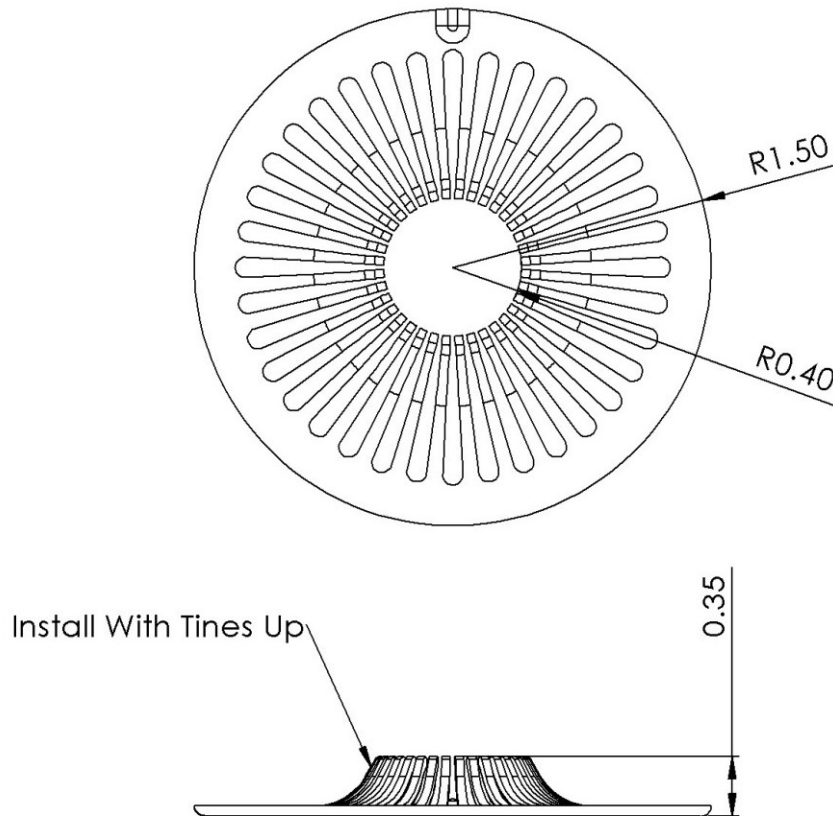

**Features:**

- Catches Hair and Debris
- Clean or Remove and Replace

**Ebbe Hair Trap (8 Pack)**

**E103**

**Codes & Applicable Standards:**

- ASME A112.18.2/CSA B125.2
- ICC

**Specified Model**

Model	Description	Qty
E103	Ebbe Standard Hair Trap (HDPE)	8

**Product Specification**

The Ebbe Hair Trap Shall be made of HDPE construction. The Ebbe Hair Trap shall be for Ebbe drains as specified. Ebbe Hair Trap shall be model E103