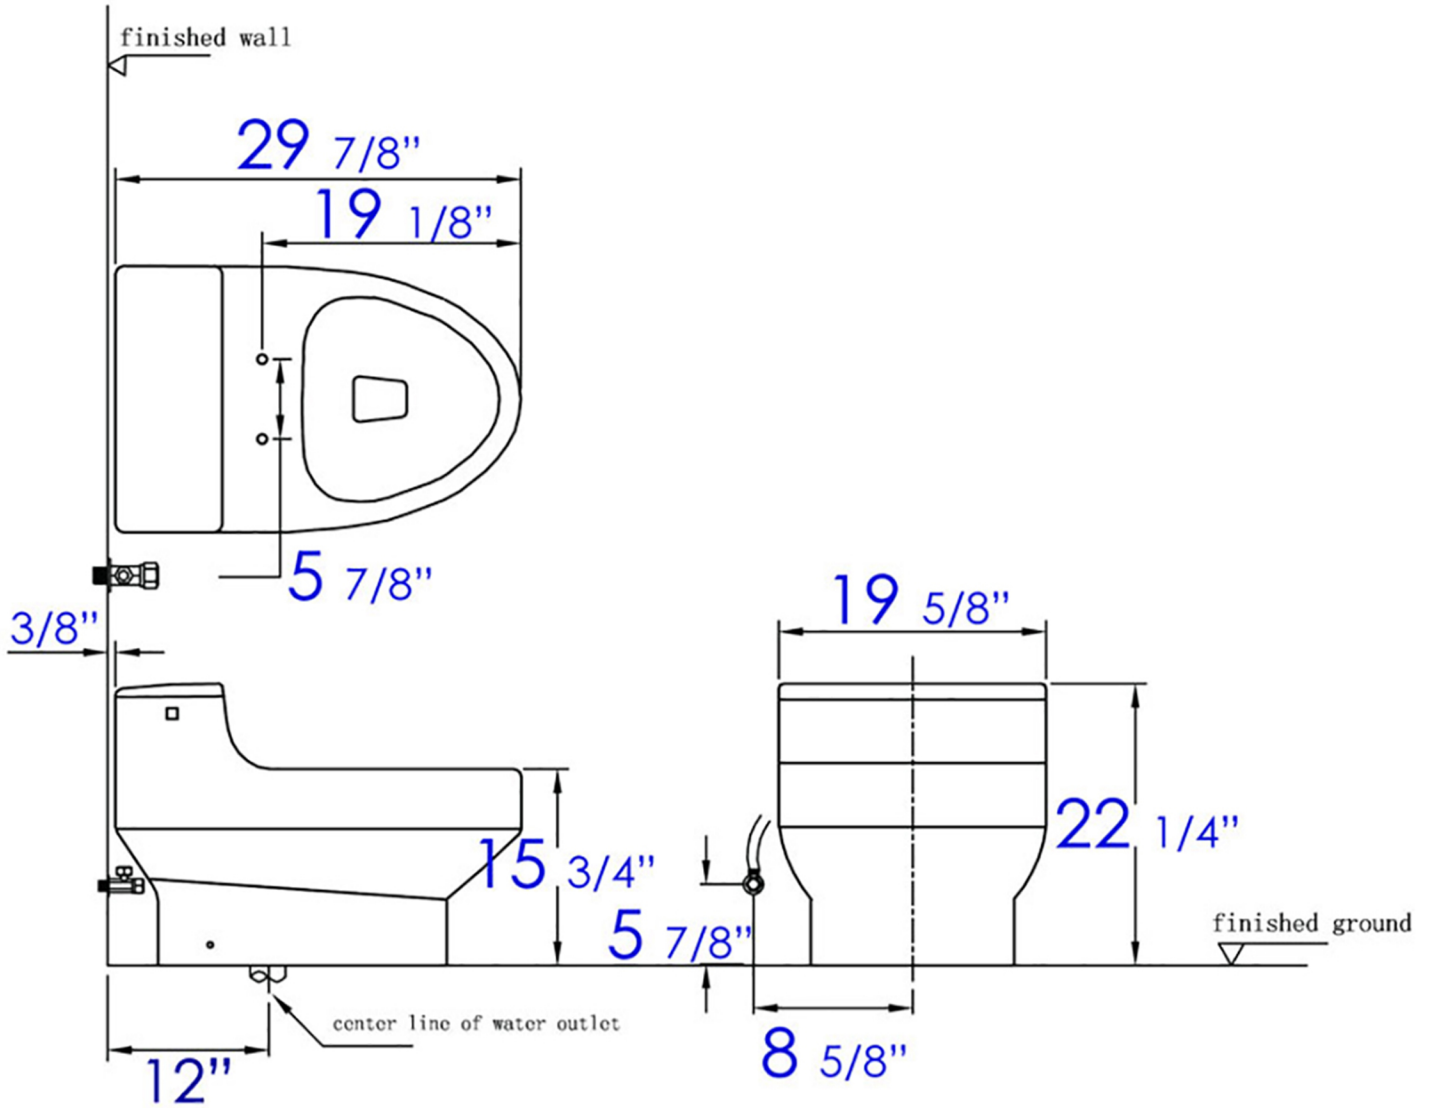

TB352

One Piece Single Flush Eco Friendly Ceramic Toilet

EAGO USA

Note: All product dimensions are approximate and should be verified on site prior to installation.
Visit www.EAGOUSA.com for more information.