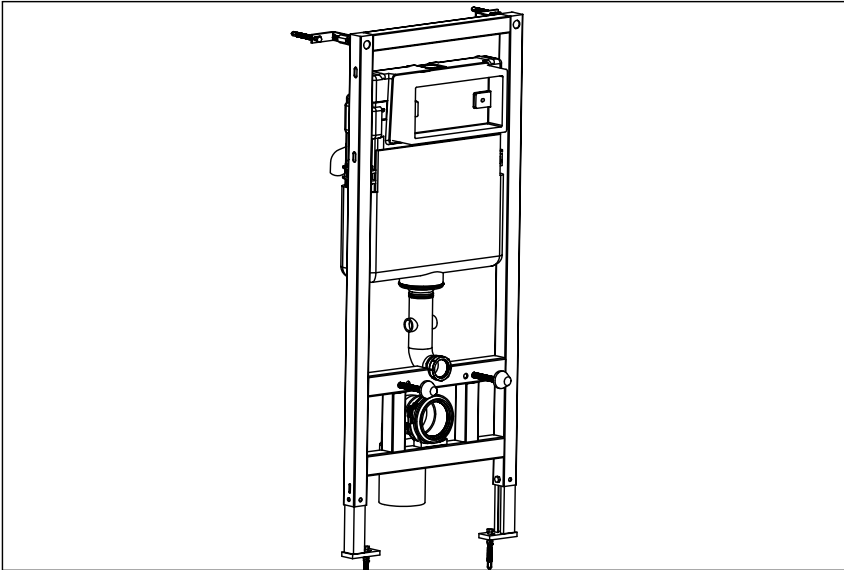

INSTALLATION MANUAL

FOR

Concealed Cistern

Note:All size unit is mm

$\frac{0}{\nabla}$ = finished floor

Installation Guide for Front Concealed Cistern

Note: All size unit is mm
 $\frac{\phi}{\nabla}$ = finished floor

Installation Guide for Front Concealed Cistern

Note: All size unit is mm
 $\frac{0}{\nabla}$ = finished floor

Installation Guide for Front Concealed Cistern

Note: All size unit is mm

Installation Guide for Front Concealed Cistern