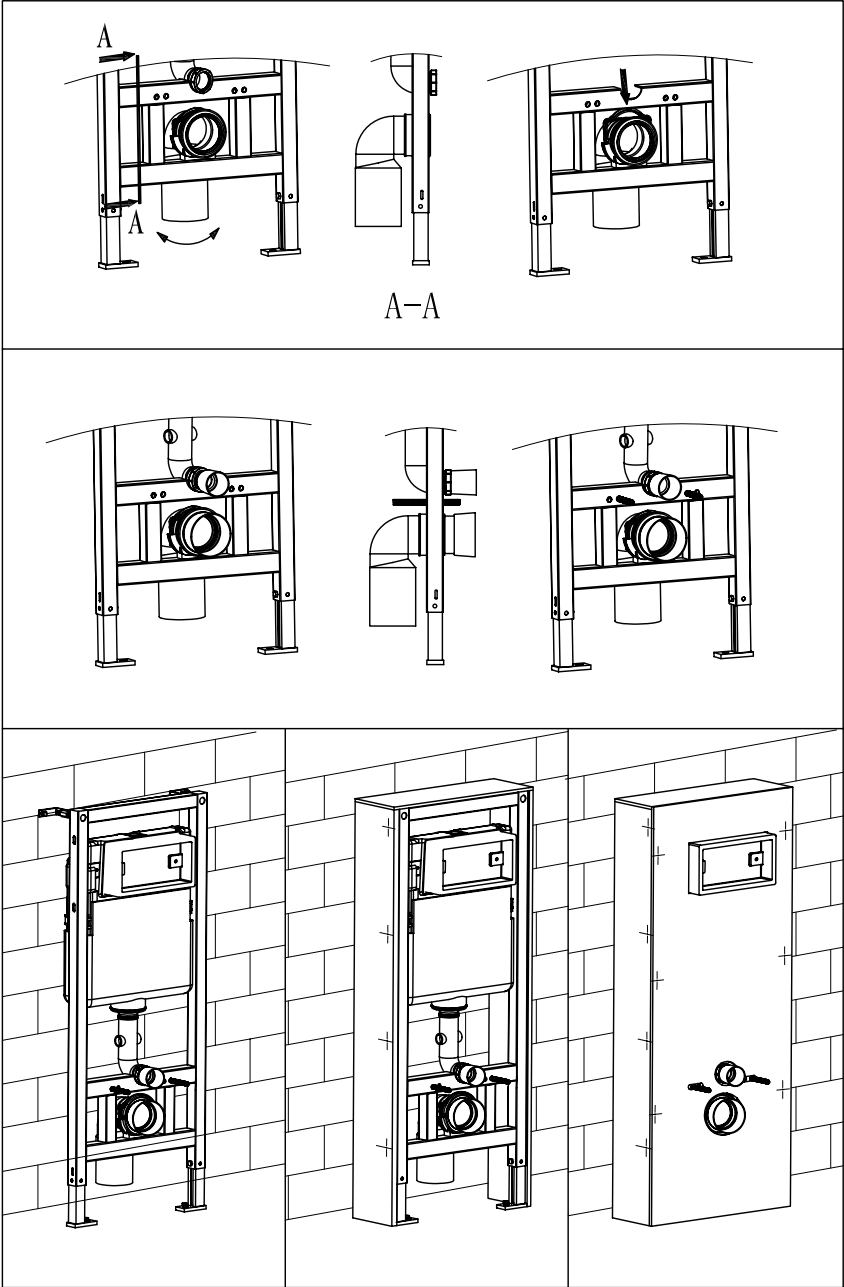

INSTALLATION MANUAL

FOR

Concealed Cistern

Note:All size unit is mm

$\frac{0}{\nabla}$ = finished floor

Installation Guide for Front Concealed Cistern

Note: All size unit is mm
 $\frac{\phi}{\nabla}$ = finished floor

Installation Guide for Front Concealed Cistern

Note: All size unit is mm
 $\frac{0}{\nabla}$ = finished floor

Installation Guide for Front Concealed Cistern

Note: All size unit is mm

Installation Guide for Front Concealed Cistern

Installation Guide for Front Concealed Cistern

Installation Guide for Front Concealed Cistern