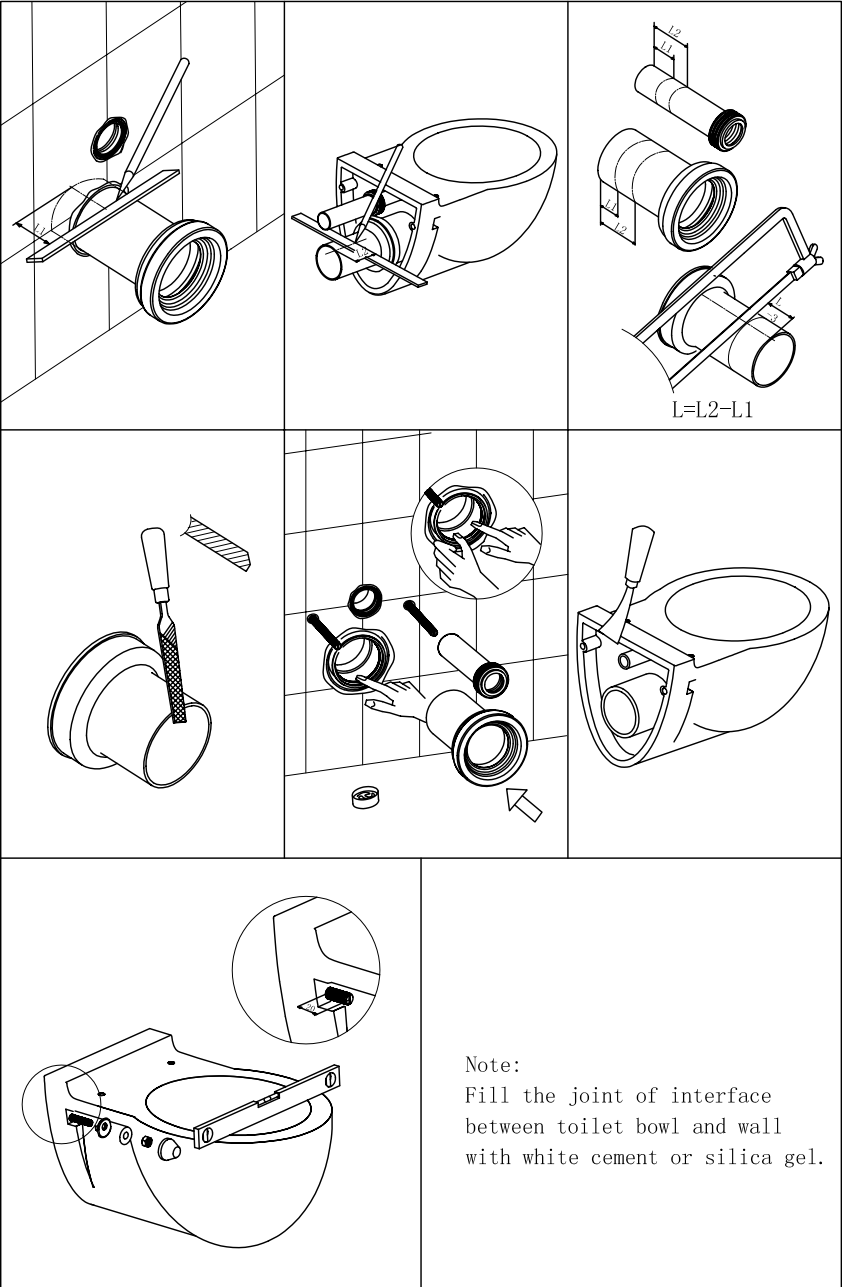

Installation Guide for Front Concealed Cistern

Note: All size unit is mm
 $\frac{0}{\nabla}$ = finished floor

Installation Guide for Front Concealed Cistern

Note: All size unit is mm

Installation Guide for Front Concealed Cistern

Installation Guide for Front Concealed Cistern

Installation Guide for Front Concealed Cistern