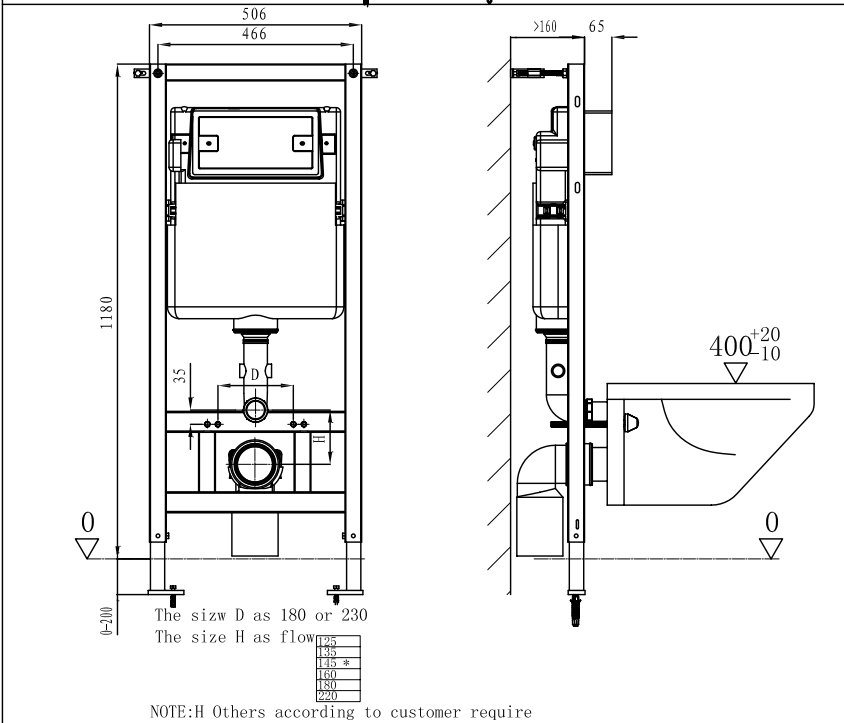

INSTALLATION MANUAL

FOR

Concealed Cistern

Note:All size unit is mm

$\frac{0}{\nabla}$ = finished floor

Installation Guide for Front Concealed Cistern

Note: All size unit is mm
 $\frac{\phi}{\nabla}$ = finished floor

Installation Guide for Front Concealed Cistern

Note: All size unit is mm
 $\frac{0}{\nabla}$ = finished floor

Installation Guide for Front Concealed Cistern

Note: All size unit is mm

Installation Guide for Front Concealed Cistern