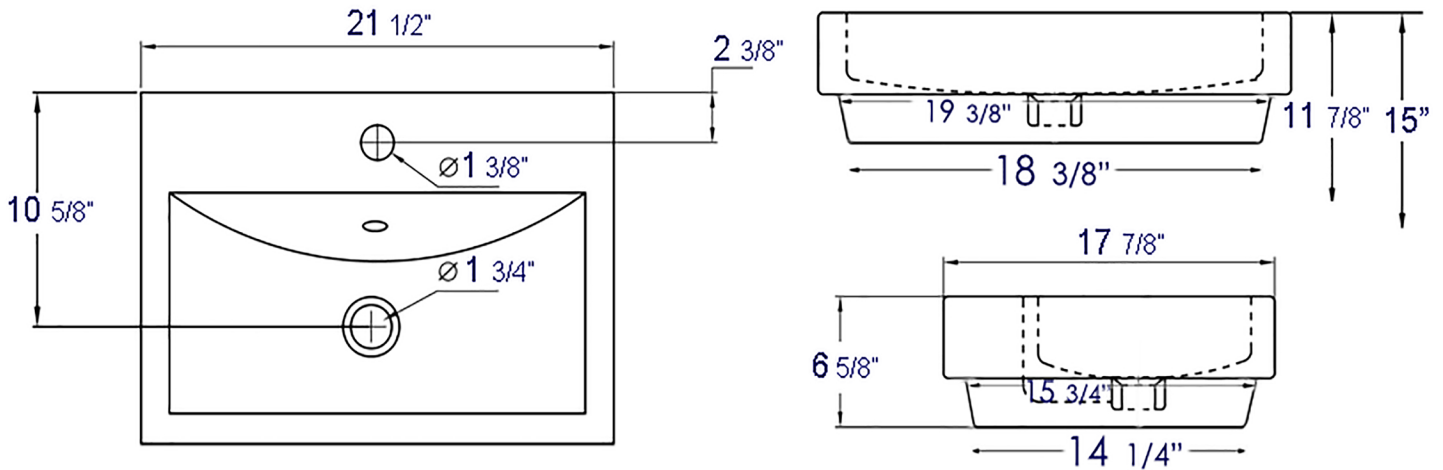

BA134

21" Rectangular Porcelain Bathroom Vessel Sink
With Single Hole

EAGO USA

Note: All product dimensions are approximate and should be verified on site prior to installation.
Visit www.EAGOUSA.com for more information.