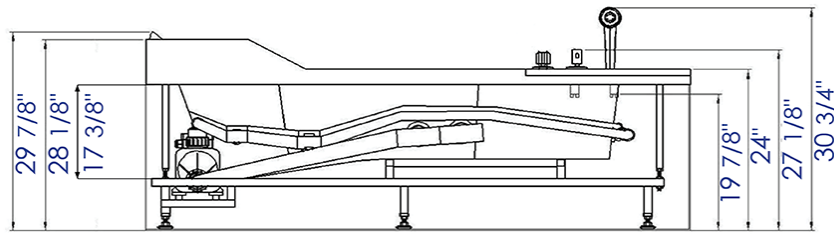

AM113ETL-R

5.5 ft Right Corner Whirlpool Bathtub for Two

Note: All product dimensions are approximate and should be verified on site prior to installation.
Visit www.EAGOUSA.com for more information.