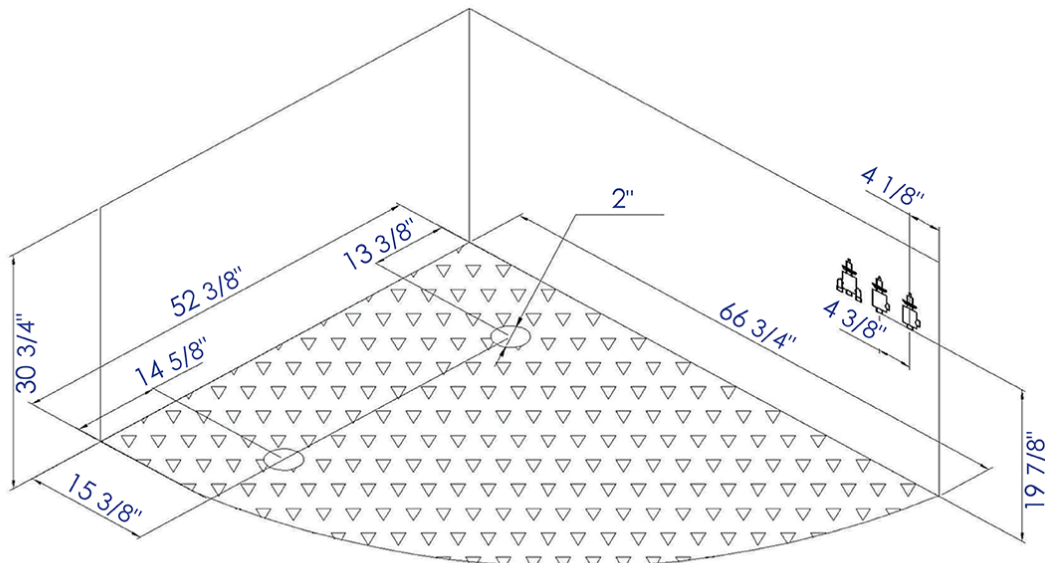

AM113ETL-R

5.5 ft Right Corner Whirlpool Bathtub for Two

Note: All product dimensions are approximate and should be verified on site prior to installation.
Visit www.EAGOUSA.com for more information.