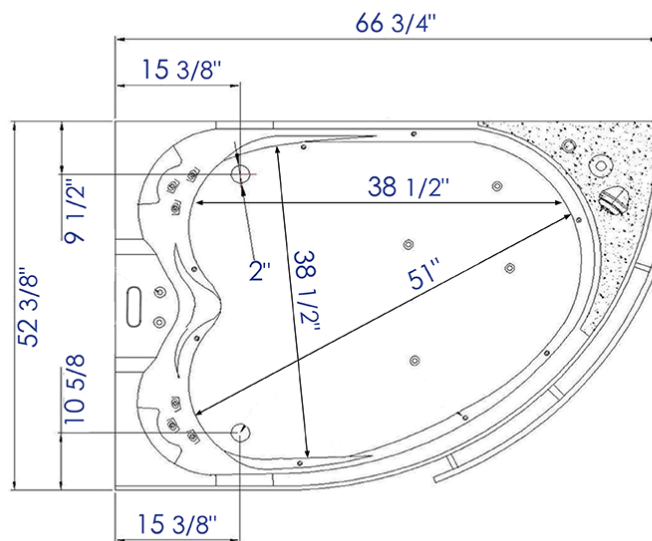

AM113ETL-R

5.5 ft Right Corner Whirlpool Bathtub for Two

Note: All product dimensions are approximate and should be verified on site prior to installation.
Visit www.EAGOUSA.com for more information.