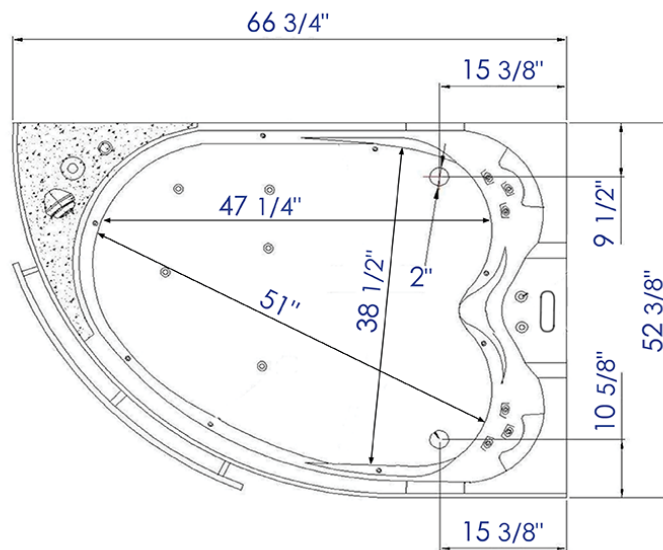

# AM113ETL-L

5.5 ft Left Corner Whirlpool Bathtub for Two

**Note:** All product dimensions are approximate and should be verified on site prior to installation.  
Visit [www.EAGOUSA.com](http://www.EAGOUSA.com) for more information.