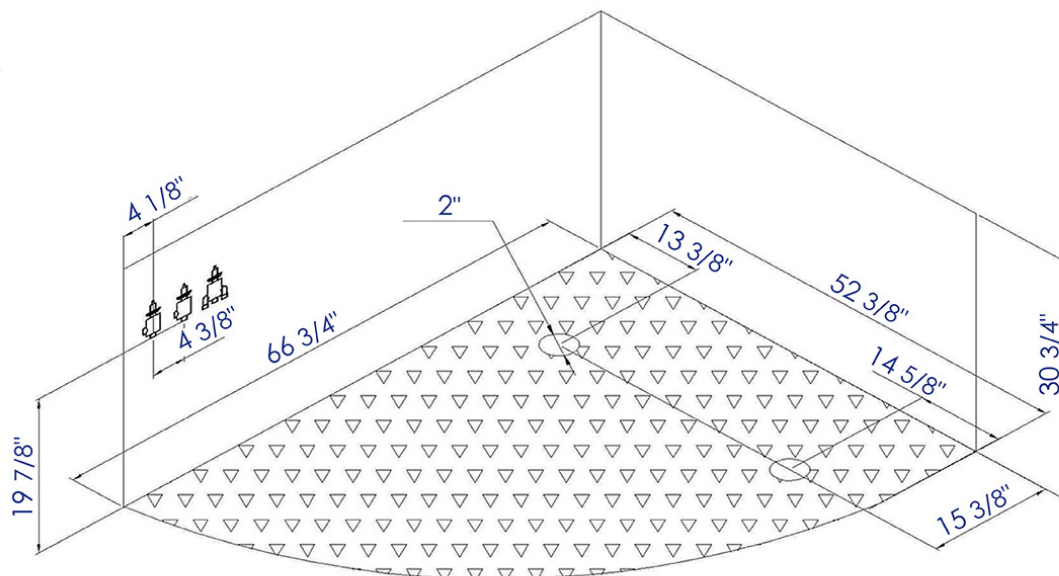

# AM113ETL-L

5.5 ft Left Corner Whirlpool Bathtub for Two

**Note:** All product dimensions are approximate and should be verified on site prior to installation.  
Visit [www.EAGOUSA.com](http://www.EAGOUSA.com) for more information.