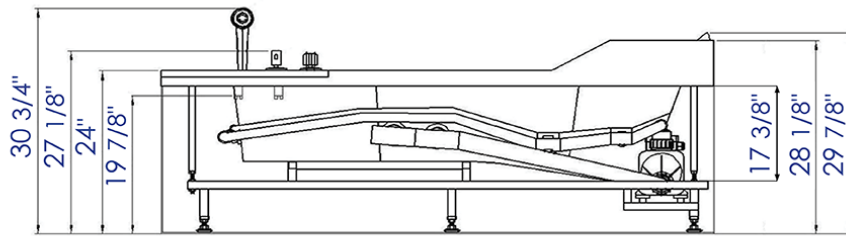

# AM113ETL-L

5.5 ft Left Corner Whirlpool Bathtub for Two

**Note:** All product dimensions are approximate and should be verified on site prior to installation.  
Visit [www.EAGOUSA.com](http://www.EAGOUSA.com) for more information.