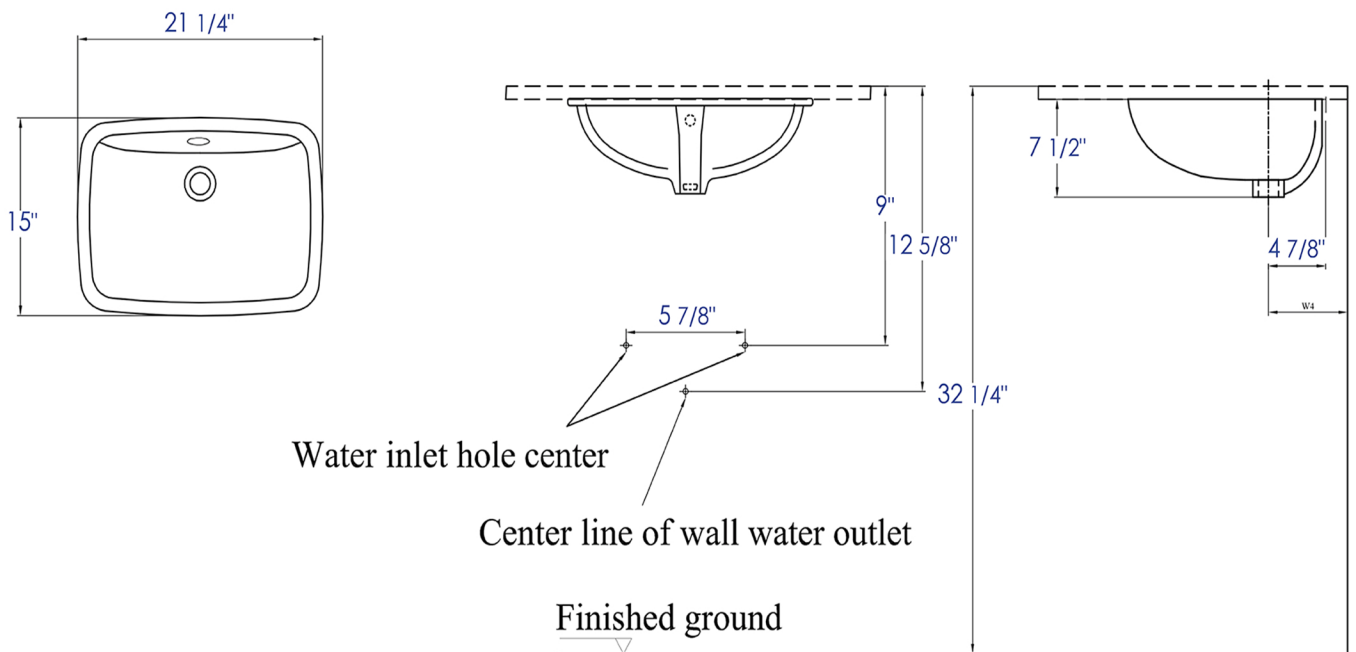

BC302

White Ceramic 22"X15" Undermount Rectangular
Bathroom Sink

EAGO USA

Note: All product dimensions are approximate and should be verified on site prior to installation.
Visit www.EAGOUSA.com for more information.