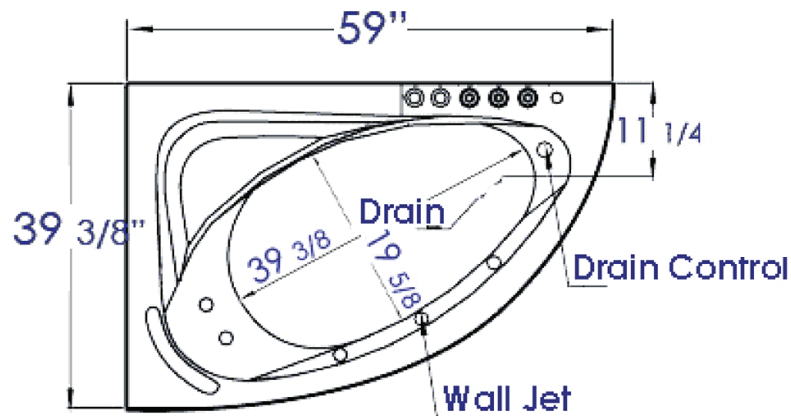

AM161-R

59" Single Person Corner White Acrylic Whirlpool Bath Tub

- Fixtures from left to right:**
Air switch on/off for pump
Water strength adjustment for pump
Cold water
Hot water
Diverter
Hand held shower head

Note: All product dimensions are approximate and should be verified on site prior to installation.
Visit www.EAGOUSA.com for more information.