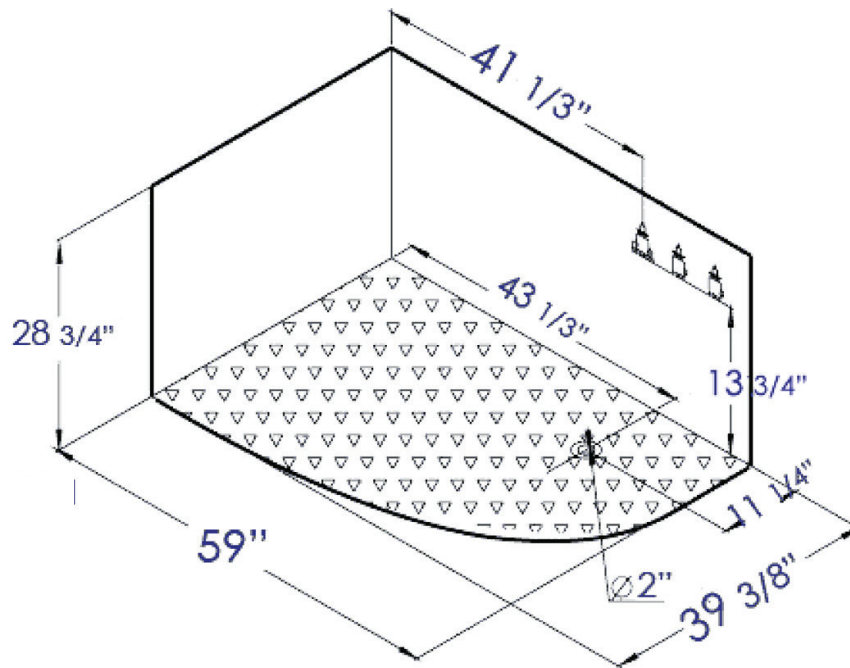

AM161-R

59" Single Person Corner White Acrylic Whirlpool Bath Tub

- Fixtures from left to right:**
Air switch on/off for pump
Water strength adjustment for pump
Cold water
Hot water
Diverter
Hand held shower head

Note: All product dimensions are approximate and should be verified on site prior to installation.
Visit www.EAGOUSA.com for more information.