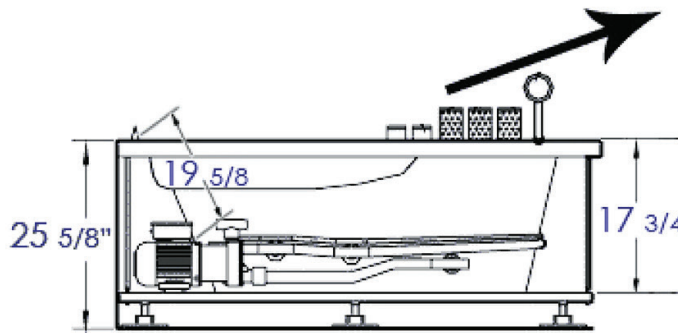

AM161-R

59" Single Person Corner White Acrylic Whirlpool Bath Tub

- Fixtures from left to right:**
Air switch on/off for pump
Water strength adjustment for pump
Cold water
Hot water
Diverter
Hand held shower head

Note: All product dimensions are approximate and should be verified on site prior to installation.
Visit www.EAGOUSA.com for more information.