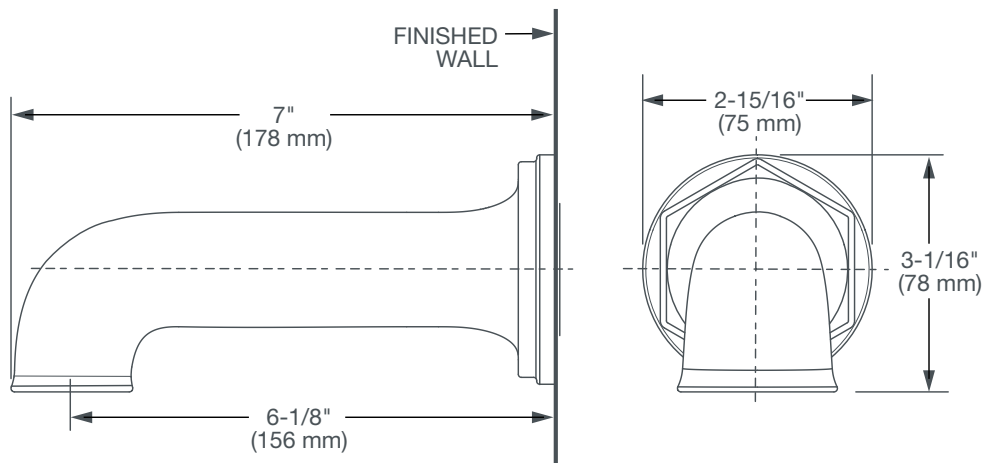

### DESCRIPTION

Wall Tub Spout

### FINISH CODE

100  
 144  
 150  
 427

Polished Chrome

Brushed Nickel

Platinum Nickel

Satin Brass

**IMPORTANT:** These measurements are subject to change or cancellation. No responsibility is assumed for use of superseded or voided pages.