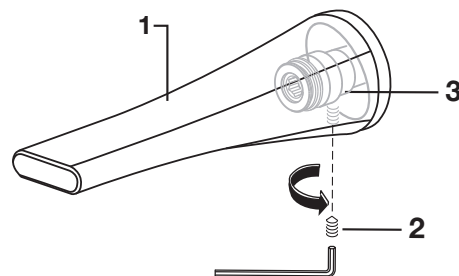

SAVE FOR FUTURE USE

1 REMOVE SPOUT ADAPTER

CAUTION: Protect finish on TUB SPOUT when installing.

- To install TUB FILLER SPOUT (1) first remove SET SCREW (2) and pull SPOUT ADAPTER (3) from back of TUB FILLER SPOUT (1).

2 REMOVE PIPE CAP

- Remove PIPE CAP. Apply sealant to pipe nipple. With a 1/2" hex wrench thread SPOUT ADAPTER (3) onto pipe nipple.

3 INSTALL SPOUT

- The SPOUT ADAPTER (3) should extend 1-1/2" from finished wall.
- Push TUB FILLER SPOUT (1) onto SPOUT ADAPTER (3) flush against finished wall.

4 SECURE SPOUT

- Align spout and tighten SET SCREW (2) to secure TUB FILLER SPOUT (1) to SPOUT ADAPTER (3).

DXV

Replace the "YYY" with appropriate finish code

POLISHED CHROME	100
BRUSHED NICKEL	144
PLATINUM NICKEL	150