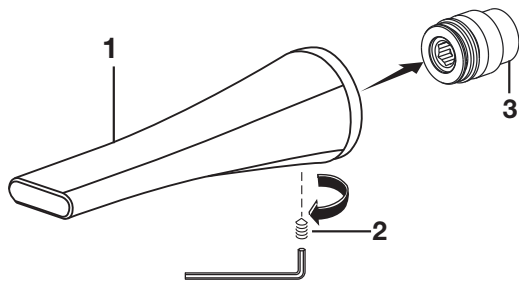

SAVE FOR FUTURE USE

1 REMOVE SPOUT ADAPTER

CAUTION: Protect finish on TUB SPOUT when installing.

- To install TUB FILLER SPOUT (1) first remove SET SCREW (2) and pull SPOUT ADAPTER (3) from back of TUB FILLER SPOUT (1).

2 REMOVE PIPE CAP

- Remove PIPE CAP. Apply sealant to pipe nipple. With a 1/2" hex wrench thread SPOUT ADAPTER (3) onto pipe nipple.

3 INSTALL SPOUT

- The SPOUT ADAPTER (3) should extend 1-1/2" from finished wall.
- Push TUB FILLER SPOUT (1) onto SPOUT ADAPTER (3) flush against finished wall.