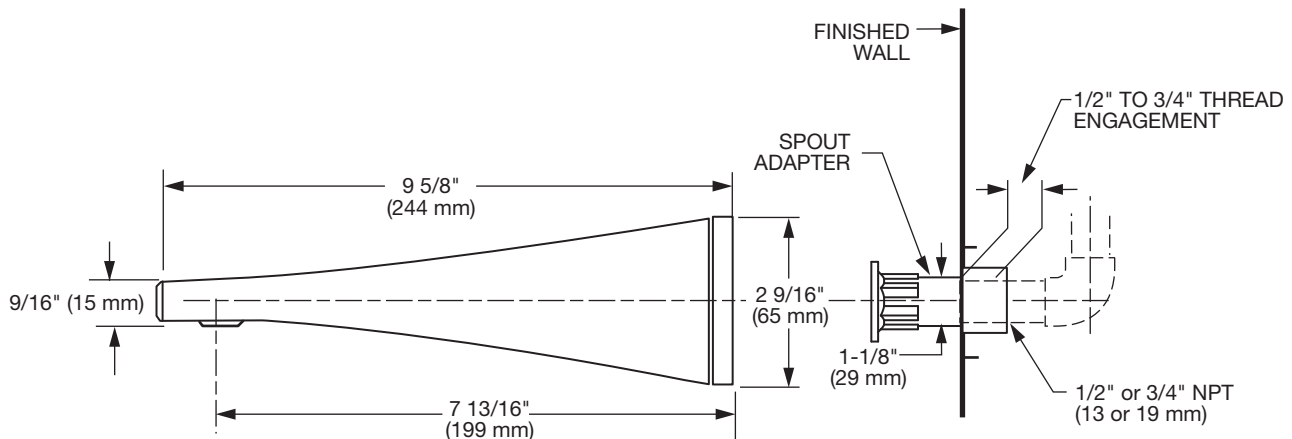

Hex Wrench
(Supplied)

Plumbers' Putty or Caulking

Phillips Screwdriver

Flat Blade Screwdriver

ROUGHING-IN DIMENSIONS:

- For reference

In the United States:

DXV
One Centennial Avenue
Piscataway, New Jersey 08855
Attention: Director of Customer Care

2 REMOVE PIPE CAP

- Remove PIPE CAP. Apply sealant to pipe nipple. With a 1/2" hex wrench thread SPOUT ADAPTER (3) onto pipe nipple.

3 INSTALL SPOUT

- The SPOUT ADAPTER (3) should extend 1-1/2" from finished wall.
- Push TUB FILLER SPOUT (1) onto SPOUT ADAPTER (3) flush against finished wall.