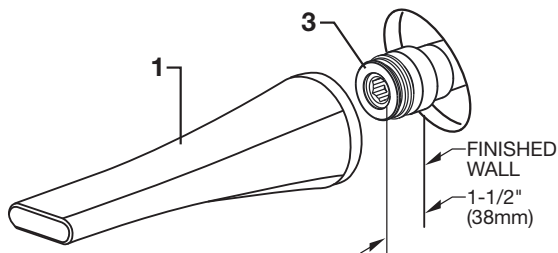

SAVE FOR FUTURE USE

1 REMOVE SPOUT ADAPTER

CAUTION: Protect finish on TUB SPOUT when installing.

- To install TUB FILLER SPOUT (1) first remove SET SCREW (2) and pull SPOUT ADAPTER (3) from back of TUB FILLER SPOUT (1).

2 REMOVE PIPE CAP

- Remove PIPE CAP. Apply sealant to pipe nipple. With a 1/2" hex wrench thread SPOUT ADAPTER (3) onto pipe nipple.

3 INSTALL SPOUT

- The SPOUT ADAPTER (3) should extend 1-1/2" from finished wall.
- Push TUB FILLER SPOUT (1) onto SPOUT ADAPTER (3) flush against finished wall.