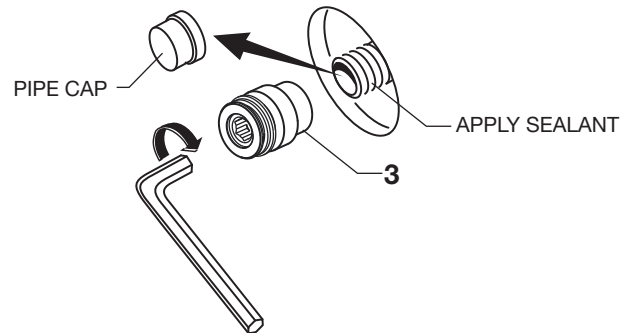

SAVE FOR FUTURE USE

1 REMOVE SPOUT ADAPTER

CAUTION: Protect finish on TUB SPOUT when installing.

- To install TUB FILLER SPOUT (1) first remove SET SCREW (2) and pull SPOUT ADAPTER (3) from back of TUB FILLER SPOUT (1).

2 REMOVE PIPE CAP

- Remove PIPE CAP. Apply sealant to pipe nipple. With a 1/2" hex wrench thread SPOUT ADAPTER (3) onto pipe nipple.

3 INSTALL SPOUT

- The SPOUT ADAPTER (3) should extend 1-1/2" from finished wall.
- Push TUB FILLER SPOUT (1) onto SPOUT ADAPTER (3) flush against finished wall.

4 SECURE SPOUT

- Align spout and tighten SET SCREW (2) to secure TUB FILLER SPOUT (1) to SPOUT ADAPTER (3).

DXV

Replace the "YYY" with appropriate finish code

POLISHED CHROME	100
BRUSHED NICKEL	144
PLATINUM NICKEL	150