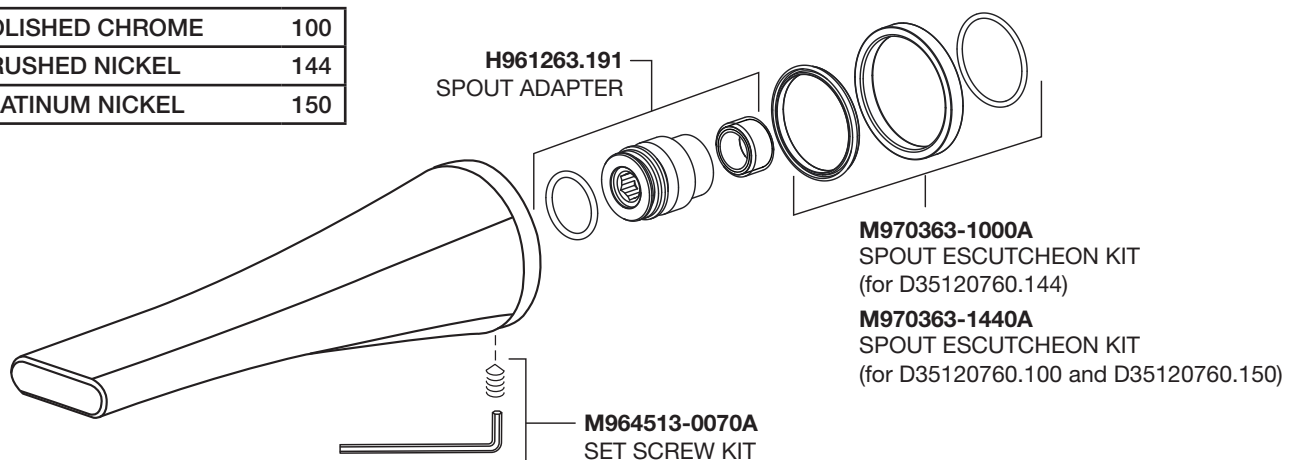

DXV

Replace the "YYY" with appropriate finish code

POLISHED CHROME	100
BRUSHED NICKEL	144
PLATINUM NICKEL	150

DXV Modulus™ Wall Tub Spout

MODEL NUMBER

D35120760