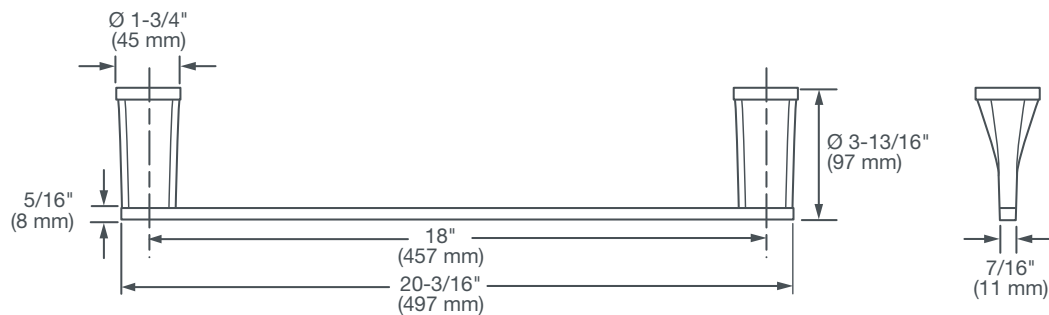

DXV MODULUS™

18" TOWEL BAR

- Sleek, modern design with fluid and balanced proportions
- Features a decorative base ring with a two tone finish in either Polished Chrome or Brushed Nickel, depending on the Faucet finish selected
- Solid brass construction
- Concealed mounting
- Includes assembly hardware

AVAILABLE FINISHES

Polished Chrome
Brushed Nickel
Platinum Nickel
Matte Black

FINISH CODE

100
144
150
243

DESCRIPTION

18" Towel Bar

PRODUCT NUMBER

D35120180.XXX

IMPORTANT: These measurements are subject to change or cancellation. No responsibility is assumed for use of superseded or voided pages.

PART OF **LIXIL**