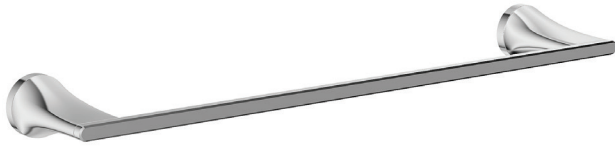

DXV MODULUS™

18" TOWEL BAR

- Sleek, modern design with fluid and balanced proportions
- Features a decorative base ring with a two tone finish in either Polished Chrome or Brushed Nickel, depending on the Faucet finish selected
- Solid brass construction
- Concealed mounting
- Includes assembly hardware

AVAILABLE FINISHES

Polished Chrome
Brushed Nickel
Platinum Nickel
Matte Black

FINISH CODE

100
144
150
243

DESCRIPTION

18" Towel Bar

PRODUCT NUMBER

D35120180.XXX

IMPORTANT: These measurements are subject to change or cancellation. No responsibility is assumed for use of superseded or voided pages.

PART OF **LIXIL**