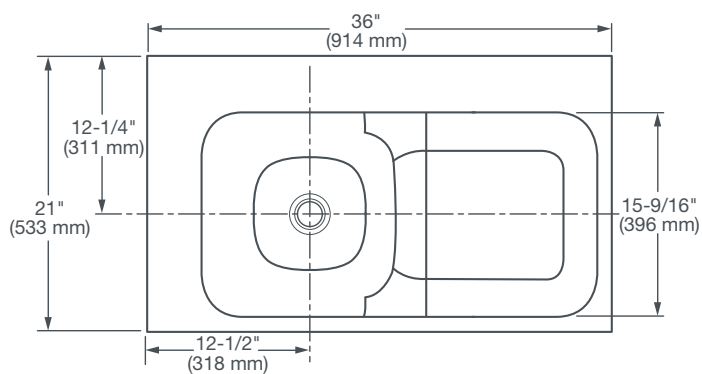

Made in the USA

MENSIONS

MINIMAL DIMENSIONS

36" x 21" x 2-3/8" (914 x 533 x 60 mm)

INTERNAL DIMENSIONS

15" (380 mm) wide
15-3/8" (390 mm) front to back
3-3/4" (96 mm) depth

COLORS/FINISHES

Smoke Concrete (409)

COMPONENTS

D21050036LH.409 36" No-Hole Lavatory - LH (Left Hand)

D21050036LH08.409 36" Three-Hole Lavatory - LH (Left Hand)

COMPLIANCE CERTIFICATIONS

Meets or Exceeds CSA B45.8 / IAPMO Z403.

ROUGH IN DIAGRAM SHOWN
ON NEXT PAGE

DXV MODULUS™

36" CONCRETE

LAVATORY

NOTES:

Fittings not included with fixture and must be ordered separately.

Installation Instructions supplied with lavatory.

IMPORTANT:

Dimensions of fixtures are nominal and may vary within the range of tolerance established by ANSI standards.

These measurements are subject to change or cancellation. No responsibility is assumed for use of superseded or voided pages.

PART OF LIXIL