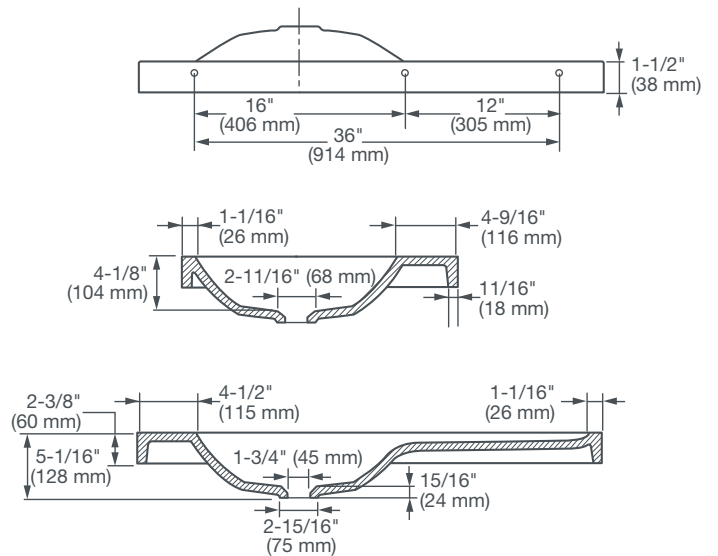

Made in the USA

MENSIONS

MINIMAL DIMENSIONS

36" x 21" x 2-3/8" (914 x 533 x 60 mm)

INTERNAL DIMENSIONS

15" (380 mm) wide
15-3/8" (390 mm) front to back
3-3/4" (96 mm) depth

COLORS/FINISHES

Smoke Concrete (409)

COMPONENTS

D21050036LH.409 36" No-Hole Lavatory - LH (Left Hand)

D21050036LH08.409 36" Three-Hole Lavatory - LH (Left Hand)

COMPLIANCE CERTIFICATIONS

Meets or Exceeds CSA B45.8 / IAPMO Z403.

ROUGH IN DIAGRAM SHOWN
ON NEXT PAGE

DXV MODULUS™

36" CONCRETE

LAVATORY

NOTES:

Fittings not included with fixture and must be ordered separately.

Installation Instructions supplied with lavatory.

IMPORTANT:

Dimensions of fixtures are nominal and may vary within the range of tolerance established by ANSI standards.

These measurements are subject to change or cancellation. No responsibility is assumed for use of superseded or voided pages.

PART OF LIXIL