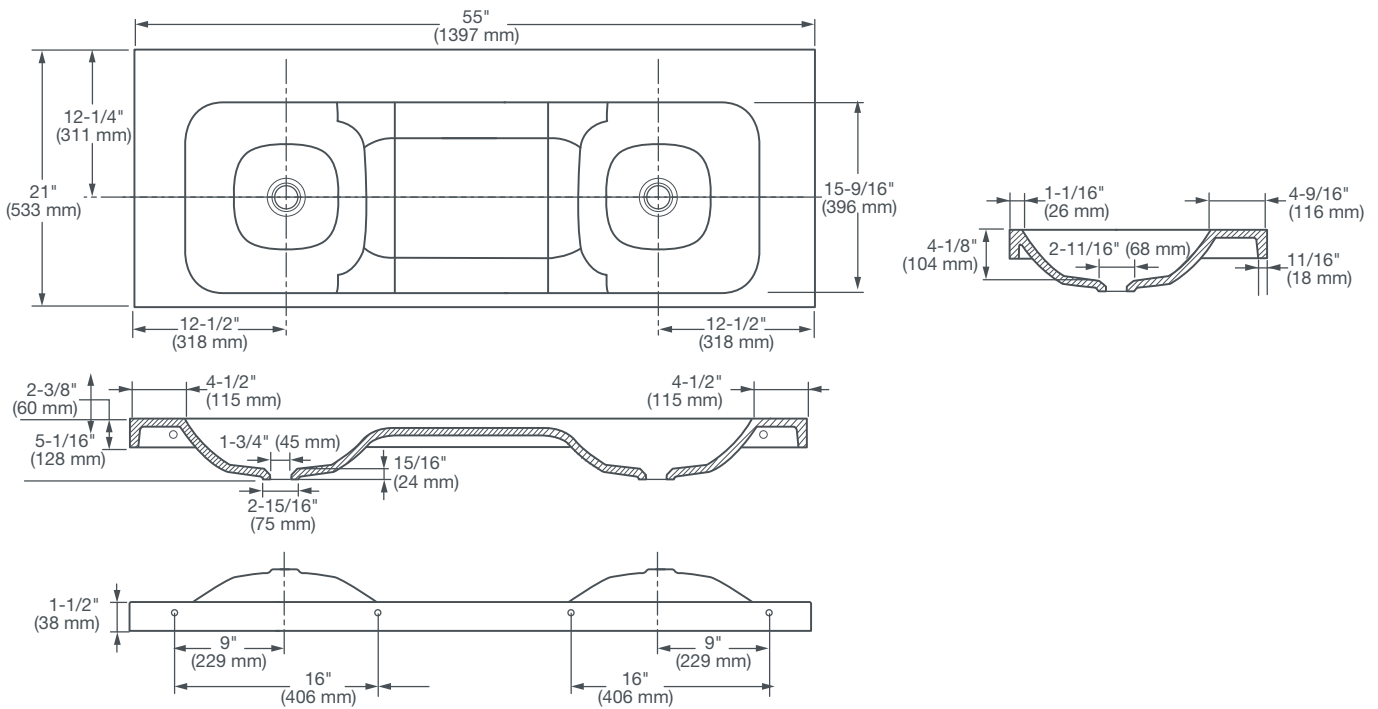

DXV MODULUS™

55" LAVATORY

NOTES:

Fittings not included with fixture and must be ordered separately.

Installation Instructions supplied with lavatory.

IMPORTANT:

Dimensions of fixtures are nominal and may vary within the range of tolerance established by ANSI standards.

These measurements are subject to change or cancellation. No responsibility is assumed for use of superseded or voided pages.

PART OF LIXIL