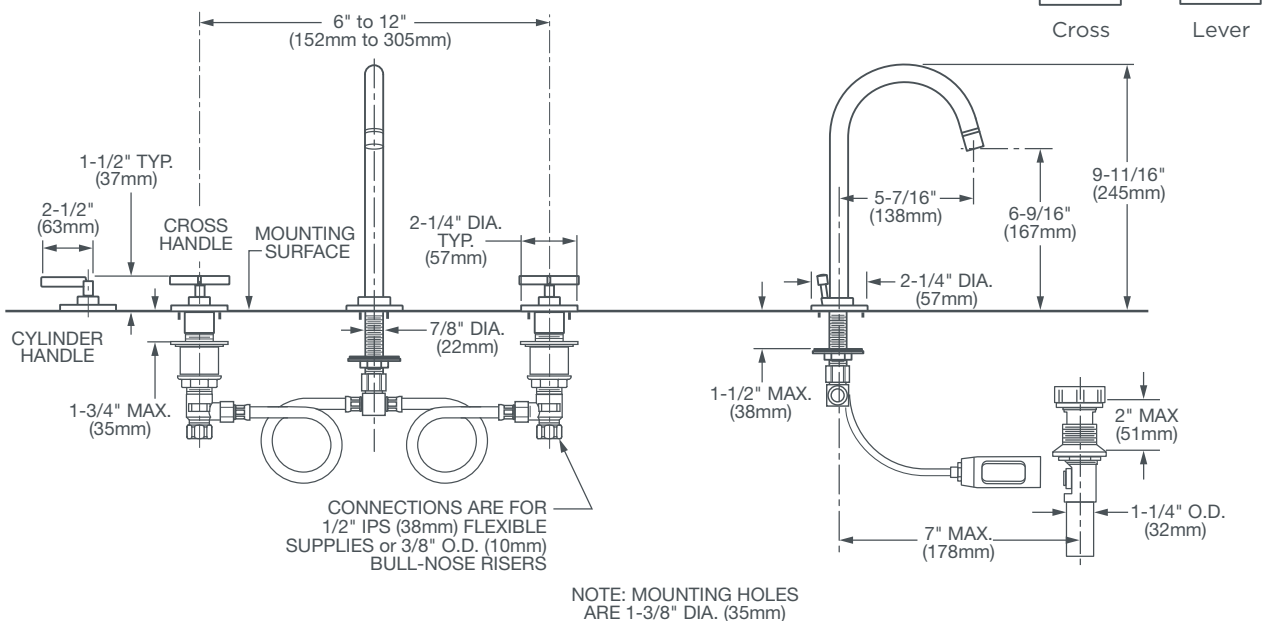

AMERICAN STANDARD

PERCY™ WIDESPREAD FAUCET

- Cast brass spout and side valves
- Ceramic disc valve cartridges
- Distinct, geometric handle design
- 3/8" Compression braided, stainless steel flexible supply hose
- Speed Connect® with 1-1/4" drain
- Lead Free—faucet contains ≤ 0.25% total lead content by weighted volume
- Maximum Flow Rate: 1.5 GPM (5.7L/min)

AVAILABLE FINISHES

Polished Chrome
Brushed Nickel

FINISH CODE

100
144

DESCRIPTION

Widespread Faucet
— Cross Handles
— Lever Handles

PRODUCT NUMBER

D35105840.XXX
D35105800.XXX