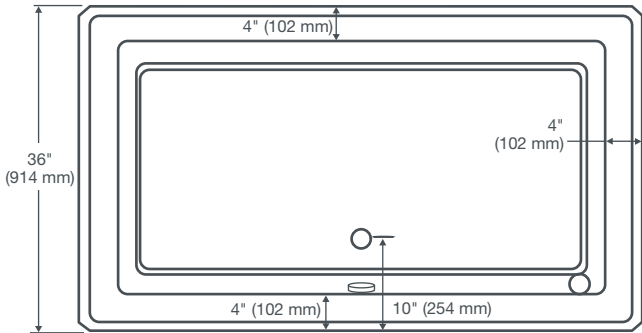

FITZGERALD®

FREESTANDING SOAKING TUB

D62645004.XXX

FEATURES

- 84 gallon capacity
- Acrylic with fiberglass reinforcement
- Center drain (sold separately)
- Elegant soaking tub design

DIMENSIONS

NOMINAL DIMENSIONS

65-3/4" x 36" x 23" (1670 x 914 x 584 mm)

BASE NOMINAL DIMENSIONS

60-1/2" x 37" (1537 x 940 mm)

COLORS/FINISHES

Canvas White (415), Biscuit (071)

COMPLIANCE CERTIFICATIONS

Meets or Exceeds CSA B45.5/IAPMO Z124

Freestanding tubs use wall-mounted or freestanding faucets. The waste and overflow assembly is concealed between the walls of the tub, eliminating the need for a decorative exposed drain kit.

Measurements are ± 1/8" (13 mm) and are subject to change without notice. Data herein supersedes all previous prior to publication date shown below.

IMPORTANT:

Dimensions of fixtures are nominal and may vary within the range of tolerances established by CSA B45.5/IAPMO Z124. These measurements are subject to change or cancellation. No responsibility is assumed for use of superseded or voided leaflet.