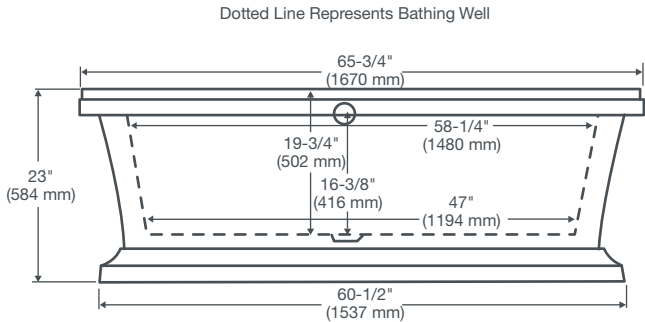

FITZGERALD®

FREESTANDING SOAKING TUB

D62645004.XXX

FEATURES

- 84 gallon capacity
- Acrylic with fiberglass reinforcement
- Center drain (sold separately)
- Elegant soaking tub design

DIMENSIONS

NOMINAL DIMENSIONS

65-3/4" x 36" x 23" (1670 x 914 x 584 mm)

BASE NOMINAL DIMENSIONS

60-1/2" x 37" (1537 x 940 mm)

COLORS/FINISHES

Canvas White (415), Biscuit (071)

COMPLIANCE CERTIFICATIONS

Meets or Exceeds CSA B45.5/IAPMO Z124

Freestanding tubs use wall-mounted or freestanding faucets. The waste and overflow assembly is concealed between the walls of the tub, eliminating the need for a decorative exposed drain kit.

Measurements are ± 1/8" (13 mm) and are subject to change without notice. Data herein supersedes all previous prior to publication date shown below.

IMPORTANT:

Dimensions of fixtures are nominal and may vary within the range of tolerances established by CSA B45.5/IAPMO Z124. These measurements are subject to change or cancellation. No responsibility is assumed for use of superseded or voided leaflet.