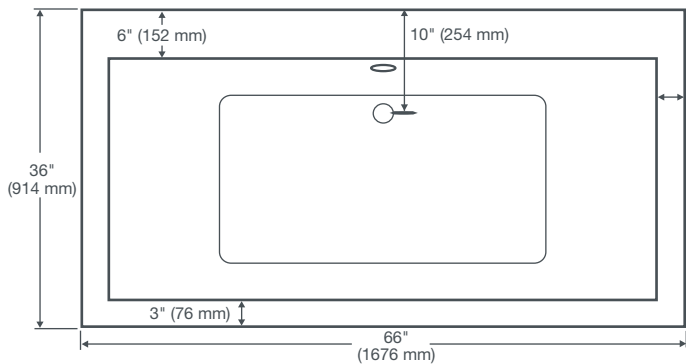

COMPLIANCE CERTIFICATIONS

Meets or Exceeds CSA B45.5/IAPMO Z124

Freestanding tubs use wall-mounted or freestanding faucets. The waste and overflow assembly is concealed between the walls of the tub, eliminating the need for a decorative exposed drain kit.