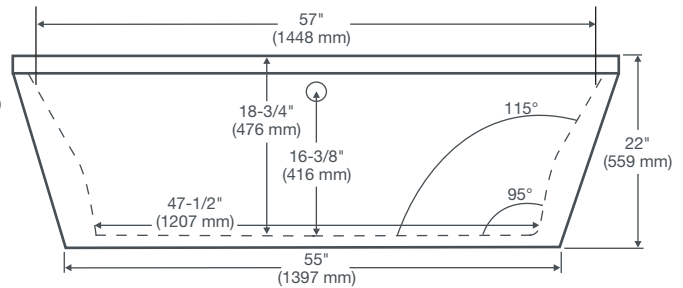

SEAGRAM[®]

FREESTANDING SOAKING TUB WITH DECK

D60545004.415

FEATURES

- Designed with graceful simplicity
- 78 gallon capacity
- Tub drain sold separately
- Acrylic with fiberglass reinforcement

DIMENSIONS

NOMINAL DIMENSIONS

66" x 36" x 22" (1676 x 914 x 559 mm)

COLORS/FINISHES

Canvas White (415)

COMPONENTS

- 754990-201.XXX** Tub Drain (required)
 Polished Chrome (002)
 Satin Nickel (295)
 Polished Nickel (008)

COMPLIANCE CERTIFICATIONS

Measurements are ± 1/2" (13 mm) and are subject to change without notice. Data herein supersedes all previous prior to publication date shown below.

Dotted Line Represents Bathing Well

NOTES:

If installing a deck-mounting fitting, before drilling any holes: check for interference with drain overflow. Mounting holes drilled by installer.

Dimensions of fixtures are nominal and may vary within the range of tolerances established by CSA B45.5/IAPMO Z124. These measurements are subject to change or cancellation. No responsibility is assumed for use of superseded or voided leaflet.