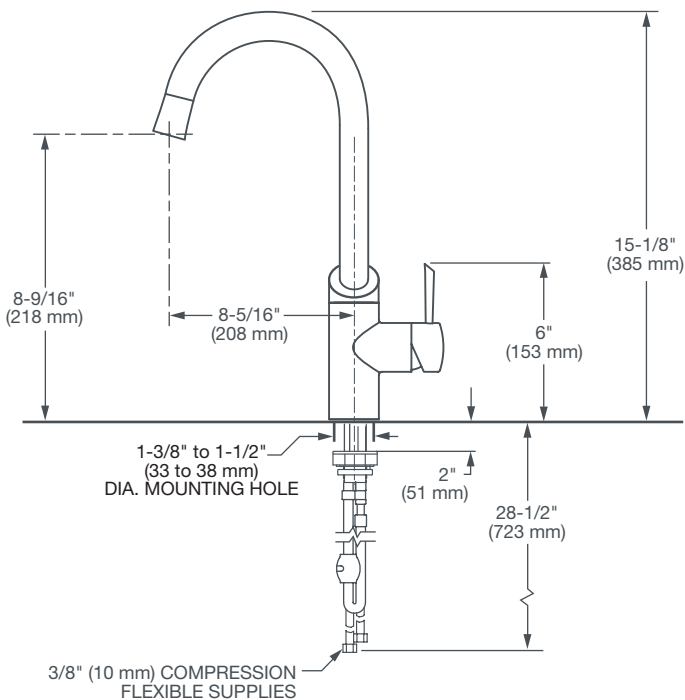

AMERICAN STANDARD

FRESNO™ SINGLE LEVER KITCHEN FAUCET

- Ceramic disc valve cartridge
- Lead Free - faucet contains $\leq 0.25\%$ total lead content by weighted volume
- 8-1/4" swivel spout
- Spout swivels at 150°
- Single function pull-down hose
- Two check valves
- Cover plate must be ordered separately
- Maximum Flow Rate: 1.8 GPM (8.3L/min)

CODES AND STANDARDS

Meets or Exceeds ASME A112.18.1/
CSA B125.1/NSF 61/Section 9

Certified Compliant with 0.25% Weighted
Average Lead Content Regulations

OPTIONAL COMPONENT

H960748.XXX 10" Cover Plate

DESCRIPTION

Single Lever
Kitchen Faucet

PRODUCT NUMBER

D35403000.XXX

AVAILABLE FINISHES

Polished Chrome
Ultra Steel

FINISH CODE

100
355

IMPORTANT: These measurements are subject to change or cancellation.
No responsibility is assumed for use of superseded or voided pages.