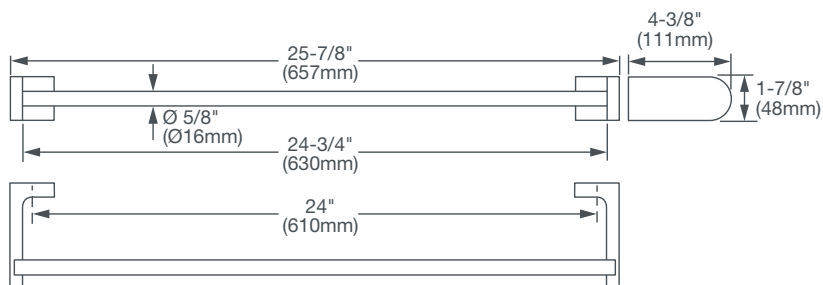

AMERICAN STANDARD

LYNDON™ TOWEL BAR

- Concealed mounting
- Includes assembly hardware

AVAILABLE FINISHES

Polished Chrome
 Brushed Nickel
 Matte Black

FINISH CODE

100
 144
 243

DESCRIPTION

Towel Bar

PRODUCT NUMBER

D35109240.XXX

IMPORTANT: These measurements are subject to change or cancellation.
 No responsibility is assumed for use of superseded or voided pages.