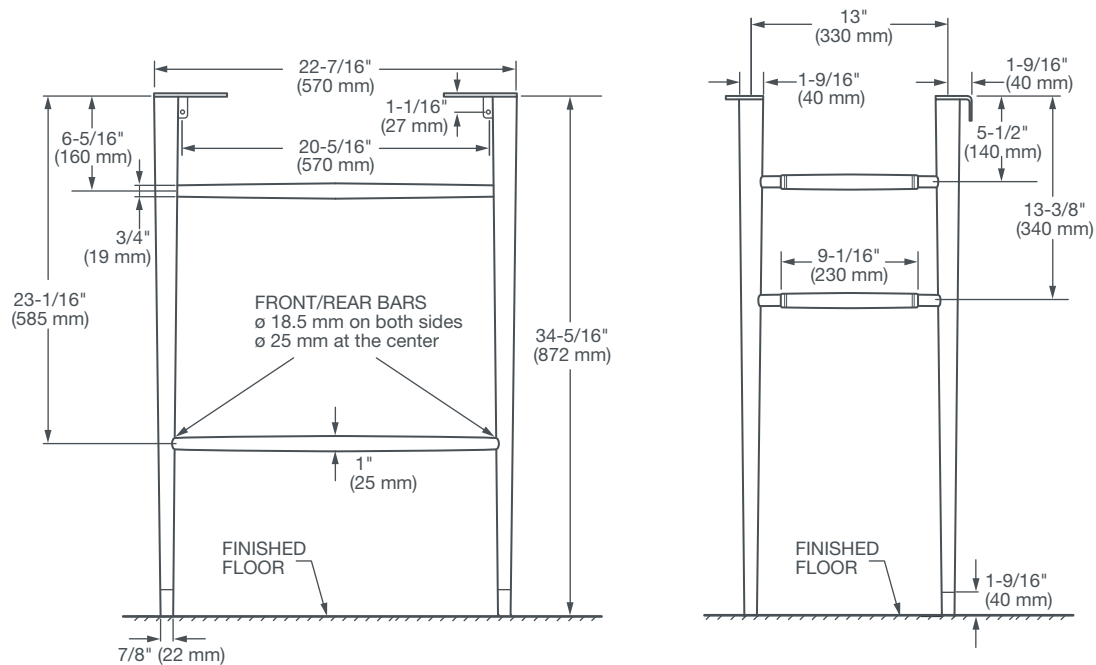

DIMENSIONS

NOMINAL DIMENSIONS

22-7/16" x 13" x 34-5/16" (570 x 330 x 872 mm)

BOWL INSIDE DIMENSIONS

18-1/4" (464 mm) wide
15-3/4" (401 mm) front to back
5-1/2" (140 mm) depth

COLORS/FINISHES

Lavatory: Canvas White (415)

COMPLIANCE CERTIFICATIONS

Meets or Exceeds ASME A112.19.2-2008/CSA B45.1

ROUGH IN DIAGRAM SHOWN
ON NEXT PAGE

LOWELL™

26" CONSOLE

NOTES:

Dimensions shown for location supplies and "P" trap are suggested. Provide suitable reinforcement for all wall supports.

Slab/pedestal anchors and mounting features to be furnished by others.

Fittings not included with fixture and must be ordered separately.

Installation Instructions supplied with lavatory.

Dimensions of fixtures are nominal and may vary within the range of tolerance established by ANSI standards.

These measurements are subject to change or cancellation. No responsibility is assumed for use of superseded or voided pages.

PART OF LIXIL