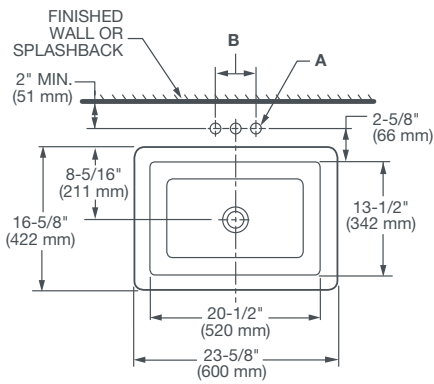

DIMENSIONS

NOMINAL DIMENSIONS

23-5/8" x 16-5/8" x 7-1/2" (600 x 422 x 191 mm)

BOWL INSIDE DIMENSIONS

20-1/2" (520 mm) wide

13-1/2" (342 mm) front to back

5-1/2" (140 mm) depth

COLORS/FINISHES

ROUGH-IN DIAGRAM SHOWN
ON NEXT PAGE

POP®

GRANDE RECTANGLE

UNDER COUNTER

LAVATORY

A-Fitting Dia.	B-Fitting Spread
A	B
1-3/8" (35 mm)	4" (102 mm)
1-3/8" (35 mm)	8" (203 mm)

NOTES:

Dimensions shown for location supplies and "P" trap are suggested. Provide suitable reinforcement for all wall supports. Slab/pedestal anchors and mounting features to be furnished by others. Fittings not included with fixture and must be ordered separately. Installation Instructions supplied with lavatory.

IMPORTANT:

Dimensions of fixtures are nominal and may vary within the range of tolerance established by ANSI standards. These measurements are subject to change or cancellation. No responsibility is assumed for use of superseded or voided pages.