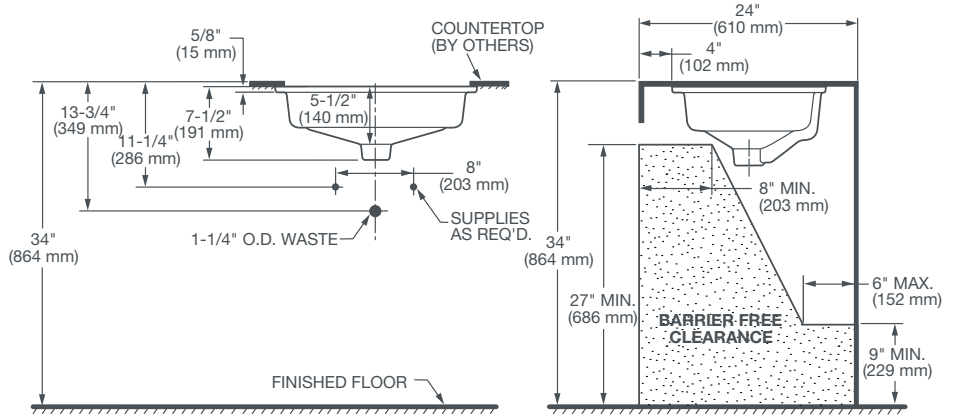

DIMENSIONS

NOMINAL DIMENSIONS

23-5/8" x 16-5/8" x 7-1/2" (600 x 422 x 191 mm)

BOWL INSIDE DIMENSIONS

20-1/2" (520 mm) wide

13-1/2" (342 mm) front to back

5-1/2" (140 mm) depth

COLORS/FINISHES

ROUGH-IN DIAGRAM SHOWN
ON NEXT PAGE

POP®

GRANDE RECTANGLE

UNDER COUNTER

LAVATORY

A-Fitting Dia.	B-Fitting Spread
A	B
1-3/8" (35 mm)	4" (102 mm)
1-3/8" (35 mm)	8" (203 mm)

NOTES:

Dimensions shown for location supplies and "P" trap are suggested. Provide suitable reinforcement for all wall supports. Slab/pedestal anchors and mounting features to be furnished by others. Fittings not included with fixture and must be ordered separately. Installation Instructions supplied with lavatory.

IMPORTANT:

Dimensions of fixtures are nominal and may vary within the range of tolerance established by ANSI standards. These measurements are subject to change or cancellation. No responsibility is assumed for use of superseded or voided pages.