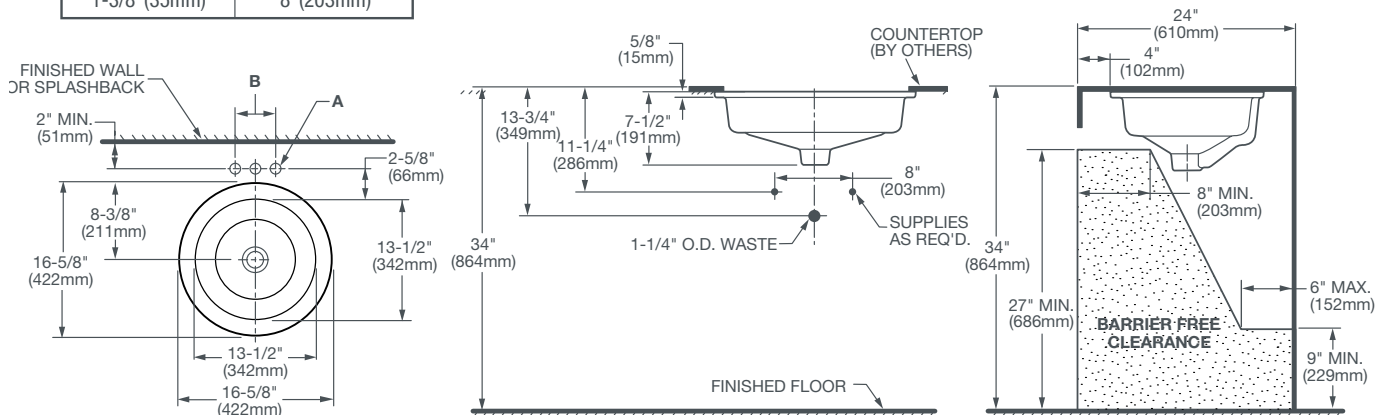

#### NOMINAL DIMENSIONS

16-5/8" x 16-5/8" x 7-1/2" (442 x 442 x 191mm)

#### BOWL INSIDE DIMENSIONS

13-1/2" (342mm) wide  
 13-1/2" (342mm) front to back  
 5-1/2" (140mm) depth

A-Fitting Dia.	B-Fitting Spread
A	B
1-3/8"(35mm)	4"(102mm)
1-3/8"(35mm)	8"(203mm)

### IMPORTANT:

Dimensions of fixtures are nominal and may vary within the range of tolerance established by ANSI standards. These measurements are subject to change or cancellation. No responsibility is assumed for use of superseded or voided pages.