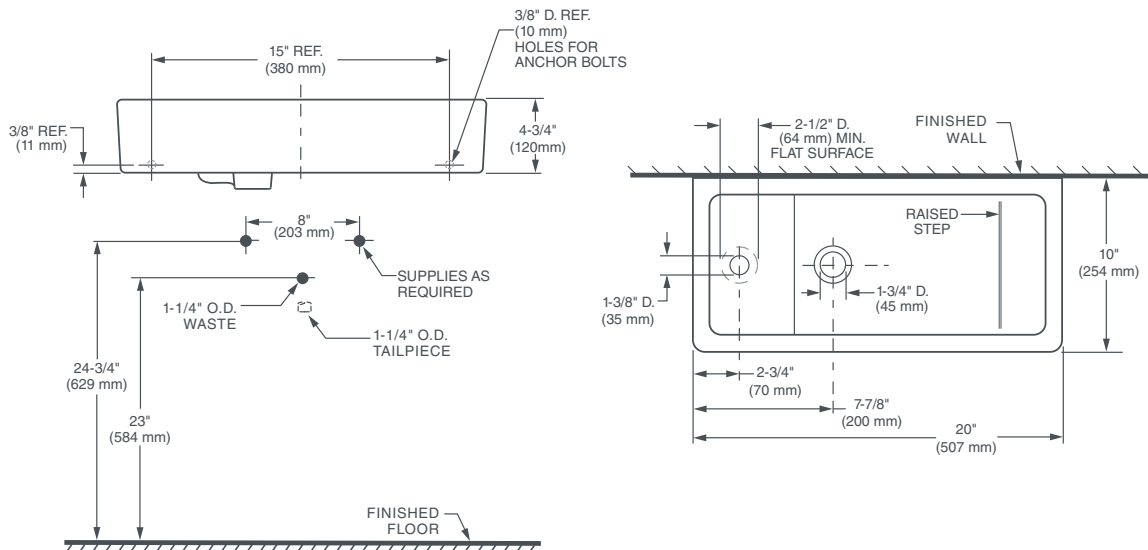

SEAGRAM[®]

RECTANGLE WALL-HUNG LAVATORY

D20125100.415 LEFT HAND
D20126100.415 RIGHT HAND

FEATURES

- Fine fire clay construction
- Designed for small and unique spaces
- Includes overflow
- Available as single hole only

DIMENSIONS

NOMINAL DIMENSIONS

20" x 10" x 4-3/4" (507 x 254 x 120 mm)

BOWL INSIDE DIMENSIONS

16-7/8" (429 mm) wide
 6-11/16" (169 mm) front to back
 4-3/8" (111 mm) depth

COLORS/FINISHES

Canvas White (415)

COMPLIANCE CERTIFICATIONS

Meets or Exceeds ASME A112.19.2/CSA B45.1

NOTES:

Dimensions shown for location supplies and "P" trap are suggested. Provide suitable reinforcement for all wall supports. Slab/pedestal anchors and mounting features to be furnished by others. Fittings not included with fixture and must be ordered separately. Installation Instructions supplied with lavatory.

IMPORTANT:

Dimensions of fixtures are nominal and may vary within the range of tolerance established by ANSI standards. These measurements are subject to change or cancellation. No responsibility is assumed for use of superseded or voided pages.