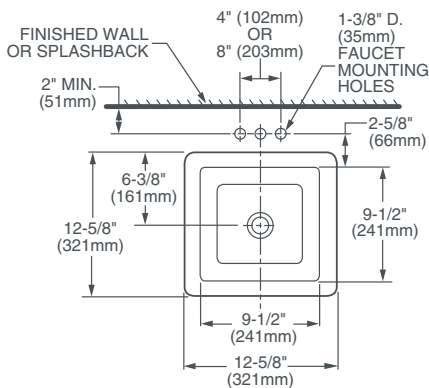

NOTES:

Dimensions shown for location supplies and "P" trap are suggested. Provide suitable reinforcement for all wall supports. Slab/pedestal anchors and mounting features to be furnished by others. Fittings not included with fixture and must be ordered separately. Installation Instructions supplied with lavatory.

IMPORTANT:

Dimensions of fixtures are nominal and may vary within the range of tolerance established by ANSI standards. These measurements are subject to change or cancellation. No responsibility is assumed for use of superseded or voided pages.