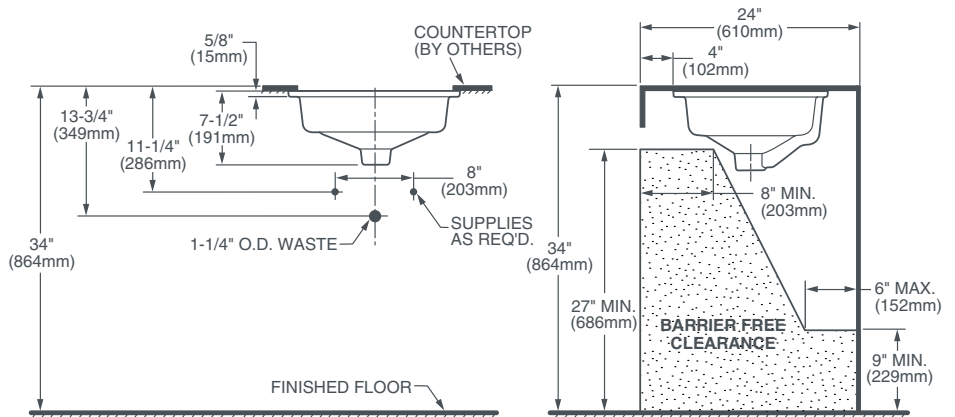

NOTES:

Dimensions shown for location supplies and "P" trap are suggested. Provide suitable reinforcement for all wall supports. Slab/pedestal anchors and mounting features to be furnished by others. Fittings not included with fixture and must be ordered separately. Installation Instructions supplied with lavatory.

IMPORTANT:

Dimensions of fixtures are nominal and may vary within the range of tolerance established by ANSI standards. These measurements are subject to change or cancellation. No responsibility is assumed for use of superseded or voided pages.