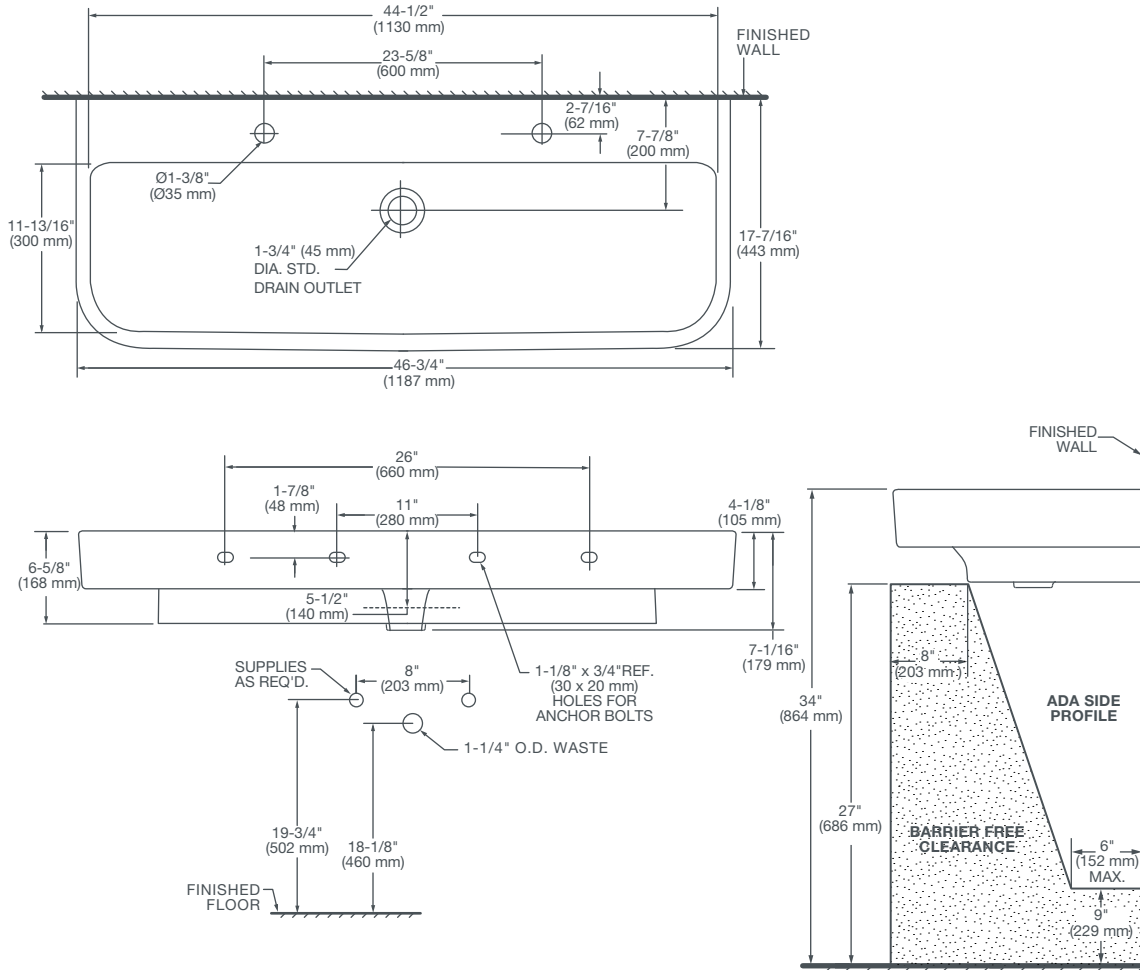

#### NOMINAL DIMENSIONS

46-3/4" x 17-7/16" x 8-9/16" (1187 x 443 x 217 mm)

#### BOWL INSIDE DIMENSIONS

44-1/2" (1130 mm) wide

11-13/16" (300 mm) front to back

5-1/2" (140 mm) depth

### NOTES:

Dimensions shown for location supplies and "P" trap are suggested. Provide suitable reinforcement for all wall supports. Slab/pedestal anchors and mounting features to be furnished by others. Fittings not included with fixture and must be ordered separately. Installation Instructions supplied with lavatory.

### IMPORTANT:

Dimensions of fixtures are nominal and may vary within the range of tolerance established by ANSI standards. These measurements are subject to change or cancellation. No responsibility is assumed for use of superseded or voided pages.