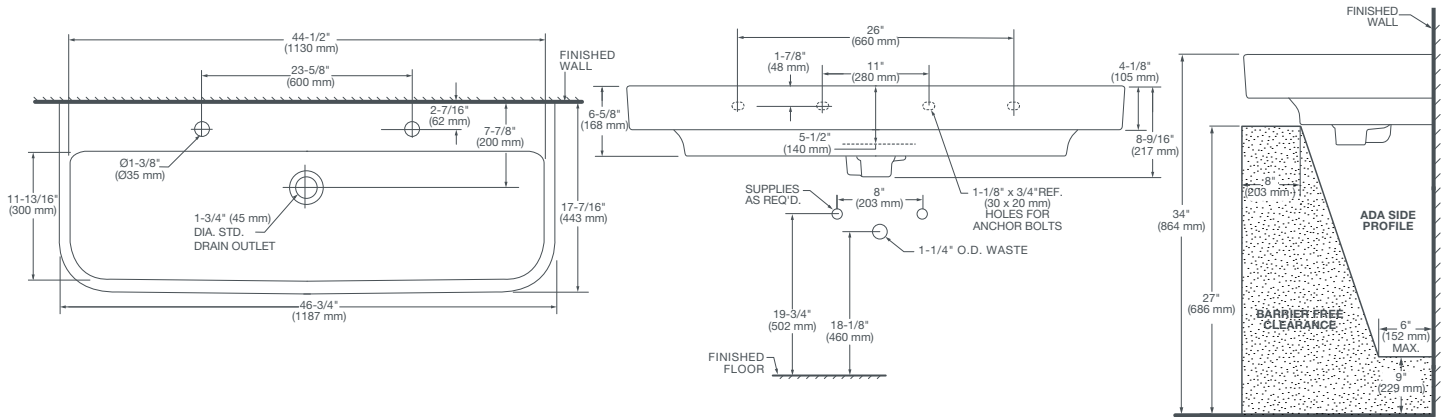

LYNDON[®]

47" TROUGH

WALL-MOUNT LAVATORY

D20077001.415 - SINGLE-HOLE

D20077002.415 - TWO SINGLE-HOLES

FEATURES

- Fine fire clay construction with single hole
- Includes ceramic drain cap
- Works with any standard drain (drain not included)

DIMENSIONS

NOMINAL DIMENSIONS

46-3/4" x 17-7/16" x 8-9/16" (1187 x 443 x 217 mm)

BOWL INSIDE DIMENSIONS

44-1/2" (1130 mm) wide
 11-13/16" (300 mm) front to back
 5-1/2" (140 mm) depth

COLORS/FINISHES

Canvas White (415)

NOTES:

Dimensions shown for location supplies and "P" trap are suggested. Provide suitable reinforcement for all wall supports. Slab/pedestal anchors and mounting features to be furnished by others. Fittings not included with fixture and must be ordered separately. Installation Instructions supplied with lavatory.

IMPORTANT:

Dimensions of fixtures are nominal and may vary within the range of tolerance established by ANSI standards. These measurements are subject to change or cancellation. No responsibility is assumed for use of superseded or voided pages.