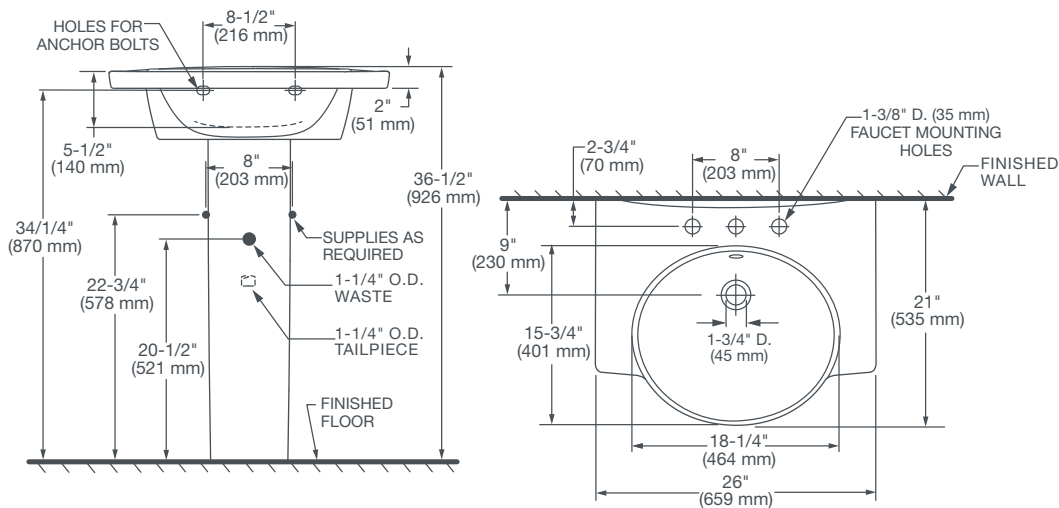

ROYCROFT®

26" PEDESTAL LAVATORY

FEATURES

- Fine fire clay construction
- Modern organic design
- Optional towel bar available
- Rear overflow

DIMENSIONS

NOMINAL DIMENSIONS

26" x 21" x 36-1/2" (659 x 535 x 926 mm)
Open back pedestal

BOWL INSIDE DIMENSIONS

18-1/4" (464 mm) wide
15-3/4" (401 mm) front to back
5-1/2" (140 mm) depth

COLORS/FINISHES

Canvas White (415)

COMPONENTS

- D20070001.415 Single-Hole Wall-Hung Lavatory
- D20070008.415 Three-Hole Wall-Hung Lavatory
- D21030000.415 Pedestal Base
- D28005000.100 Polished Chrome Towel Bar (optional component)

COMPLIANCE CERTIFICATIONS

Meets or Exceeds ASME A112.19.2-2008/CSA B45.1-8

NOTES:

Dimension shown for location of supplies and "P" trap are suggested. Provide suitable reinforcement for all wall supports. Pedestal anchoring screws not included. Fittings not included with fixture and must be ordered separately. Installation Instructions supplied with lavatory and console legs.

IMPORTANT:

Dimensions of fixtures are nominal and may vary within the range of tolerance established by ANSI standards. These measurements are subject to change or cancellation. No responsibility is assumed for use of superseded or voided pages.