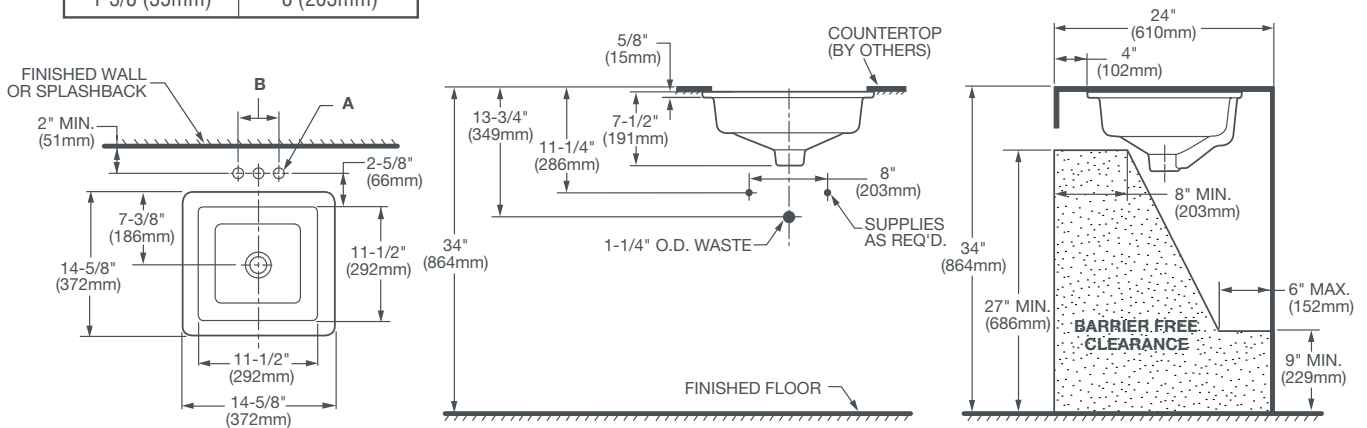

DIMENSIONS

NOMINAL DIMENSIONS

14-5/8" x 14-5/8" x 7-1/2" (372 x 372 x 191mm)

BOWL INSIDE DIMENSIONS

11-1/2" (292mm) wide

11-1/2" (292mm) front to back

5-1/2" (140mm) depth

COLORS/FINISHES

Canvas White (415), Biscuit (071), Black (178)

COMPLIANCE CERTIFICATIONS

Meets or Exceeds ASME A112.19.2-2008/CSA B45.1-8

A-Fitting Dia.	B-Fitting Spread
A	B
1-3/8"(35mm)	4"(102mm)
1-3/8"(35mm)	8"(203mm)

Meets the Americans with Disabilities Act Guidelines and ANSI A117.1 Requirements for Accessible and Usable Building Facilities-Check Local Codes.

NOTES:

Dimensions shown for location supplies and "P" trap are suggested. Provide suitable reinforcement for all wall supports.

Slab/pedestal anchors and mounting features to be furnished by others.

Fittings not included with fixture and must be ordered separately.

Installation Instructions supplied with lavatory.

IMPORTANT:

Dimensions of fixtures are nominal and may vary within the range of tolerance established by ANSI standards.