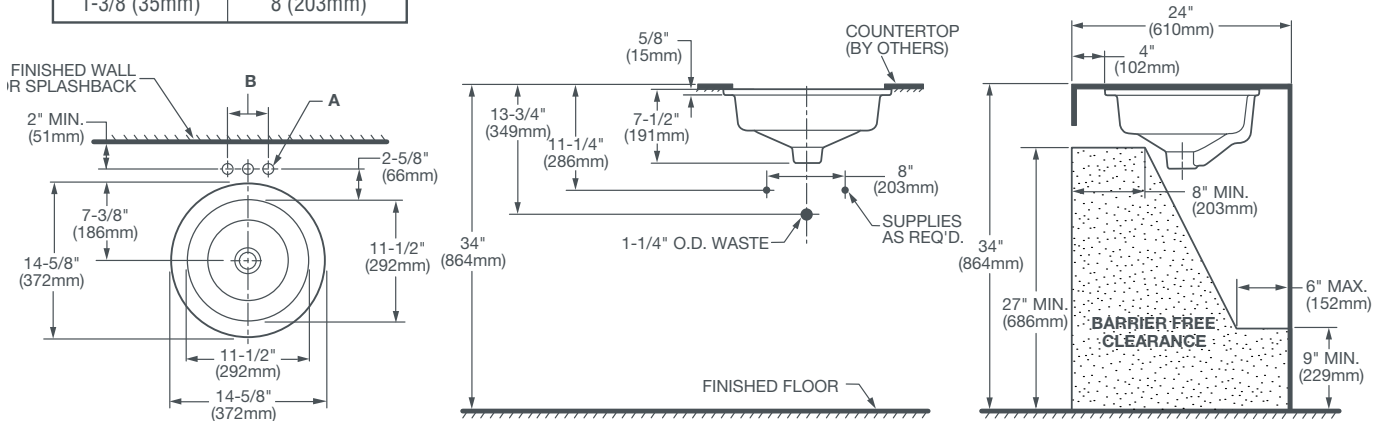

COMPLIANCE CERTIFICATIONS

Meets or Exceeds ASME A112.19.2/CSA B45.1

A-Fitting Dia.	B-Fitting Spread
A	B
1-3/8" (35mm)	4" (102mm)
1-3/8" (35mm)	8" (203mm)

Meets the Americans with Disabilities Act Guidelines and ANSI A117.1 Requirements for Accessible and Usable Building Facilities-Check Local Codes.