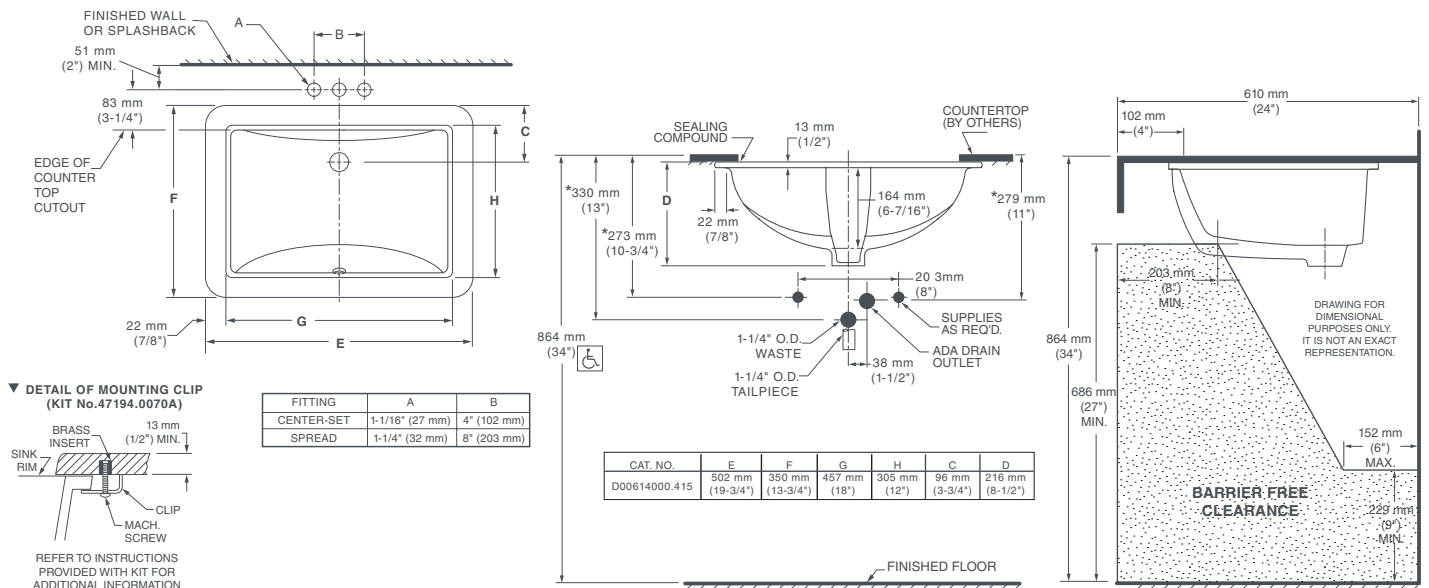

WEBSTER[®]

RECTANGLE UNDER COUNTER LAVATORY*

D00614000.415

FEATURES

- Vitreous china
- Front overflow
- Unglazed rim
- Supplied with mounting kit and template

DIMENSIONS

NOMINAL DIMENSIONS

19-3/4" x 13-3/4" (502 x 350 mm)

BOWL INSIDE DIMENSIONS

18" (457 mm) wide
12" (305 mm) front to back
6-7/16" (164 mm) depth

COLORS/FINISHES

Canvas White (415)

COMPLIANCE CERTIFICATIONS

Meets or Exceeds ASME A112.19.2/CSA B45.1

Meets the Americans with Disabilities Act Guidelines and ANSI A117.1 Requirements for Accessible and Usable Building Facilities-Check Local Codes.

ROUGH IN DIAGRAM SHOWN
ON NEXT PAGE

* Suitable for commercial and residential installations.

WEBSTER[®] RECTANGLE UNDER COUNTER LAVATORY*

* Suitable for commercial and residential installations.

NOTES:

Dimensions shown for location supplies and "P" trap are suggested. Provide suitable reinforcement for all wall supports. Slab/pedestal anchors and mounting features to be furnished by others. Fittings not included with fixture and must be ordered separately. Installation Instructions supplied with lavatory.

IMPORTANT:

Dimensions of fixtures are nominal and may vary within the range of tolerance established by ANSI standards. These measurements are subject to change or cancellation. No responsibility is assumed for use of superseded or voided pages.