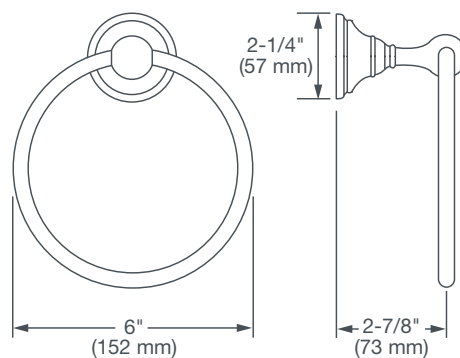

RANDALL[®]

6" TOWEL RING

- Solid brass construction
- Concealed mounting
- Includes assembly hardware

AVAILABLE FINISHES

Polished Chrome
Brushed Nickel
Platinum Nickel
Satin Brass

FINISH CODE

100
144
150
427

DESCRIPTION

6" Towel Ring

PRODUCT NUMBER

D35102190.XXX

IMPORTANT: These measurements are subject to change or cancellation. No responsibility is assumed for use of superseded or voided pages.

PART OF **LIXIL**