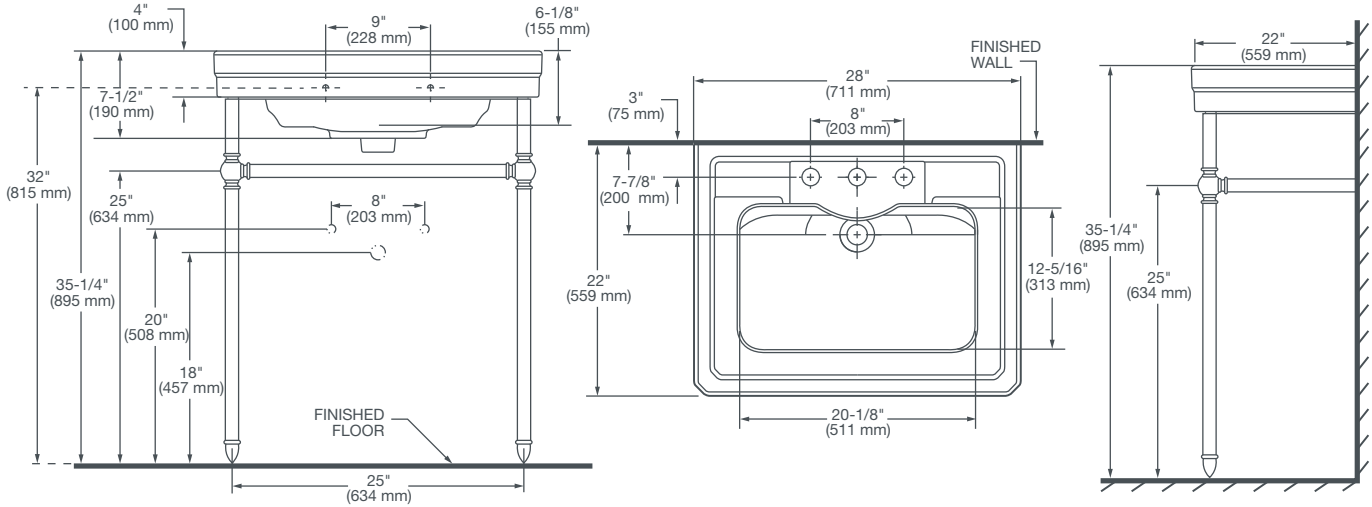

FITZGERALD®

28" LAVATORY WITH CONSOLE

NOTE: Locate supplies and "P" trap in open area.

NOTES:

Dimension shown for location of supplies and "P" trap are suggested. Secure furniture in accordance with installation instructions provided. Fittings not included with fixture and must be ordered separately. Installation Instructions supplied with lavatory and console legs.

IMPORTANT:

Dimensions of fixtures are nominal and may vary within the range of tolerance established by ANSI standards. These measurements are subject to change or cancellation. No responsibility is assumed for use of superseded or voided pages.