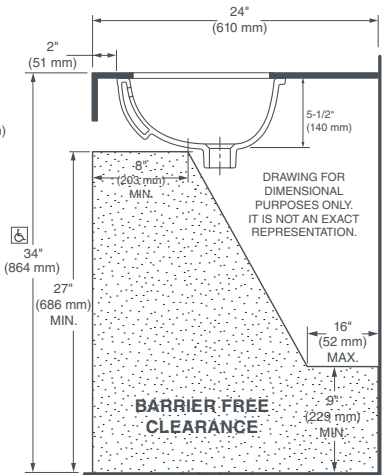

##### NOMINAL DIMENSIONS

17-1/8" x 14-1/8" (435 x 359 mm)

##### BOWL INSIDE DIMENSIONS

15-1/16" (382 mm) wide

12-1/16" (306 mm) front to back

5-1/2" (140 mm) depth

## UNDER COUNTER LAVATORY

FITTING	A	B
CENTERSET	1-3/8" (35 mm)	4" (102 mm)
SPREAD	1-3/8" (35 mm)	8" (203 mm)

\* Suitable for commercial and residential installations.

**NOTES:**

Dimensions shown for location supplies and "P" trap are suggested. Provide suitable reinforcement for all wall supports. Slab/pedestal anchors and mounting features to be furnished by others. Fittings not included with fixture and must be ordered separately. Installation Instructions supplied with lavatory.

**IMPORTANT:**

Dimensions of fixtures are nominal and may vary within the range of tolerance established by ANSI standards. These measurements are subject to change or cancellation. No responsibility is assumed for use of superseded or voided pages.