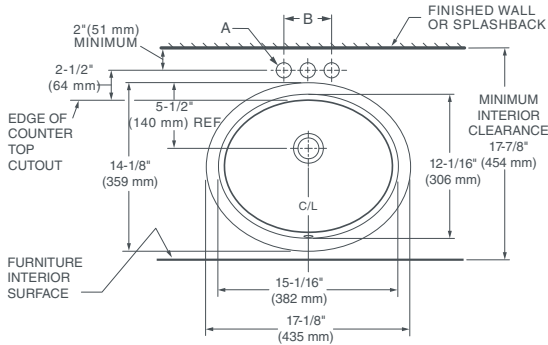

##### NOMINAL DIMENSIONS

17-1/8" x 14-1/8" (435 x 359 mm)

##### BOWL INSIDE DIMENSIONS

15-1/16" (382 mm) wide

12-1/16" (306 mm) front to back

5-1/2" (140 mm) depth

## UNDER COUNTER LAVATORY

FITTING	A	B
CENTERSET	1-3/8" (35 mm)	4" (102 mm)
SPREAD	1-3/8" (35 mm)	8" (203 mm)

\* Suitable for commercial and residential installations.

**NOTES:**

Dimensions shown for location supplies and "P" trap are suggested. Provide suitable reinforcement for all wall supports. Slab/pedestal anchors and mounting features to be furnished by others. Fittings not included with fixture and must be ordered separately. Installation Instructions supplied with lavatory.

**IMPORTANT:**

Dimensions of fixtures are nominal and may vary within the range of tolerance established by ANSI standards. These measurements are subject to change or cancellation. No responsibility is assumed for use of superseded or voided pages.