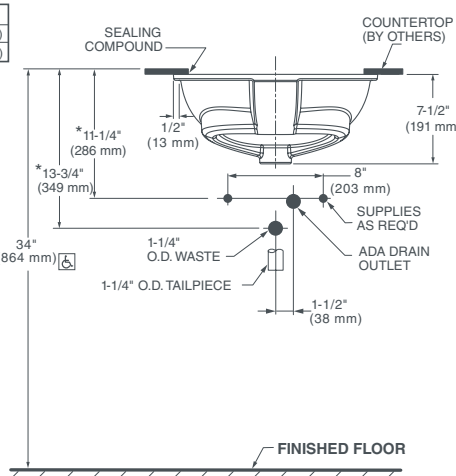

##### NOMINAL DIMENSIONS

17-1/8" x 14-1/8" (435 x 359 mm)

##### BOWL INSIDE DIMENSIONS

15-1/16" (382 mm) wide

12-1/16" (306 mm) front to back

5-1/2" (140 mm) depth

## UNDER COUNTER LAVATORY

FITTING	A	B
CENTERSET	1-3/8" (35 mm)	4" (102 mm)
SPREAD	1-3/8" (35 mm)	8" (203 mm)

\* Suitable for commercial and residential installations.

**NOTES:**

Dimensions shown for location supplies and "P" trap are suggested. Provide suitable reinforcement for all wall supports. Slab/pedestal anchors and mounting features to be furnished by others. Fittings not included with fixture and must be ordered separately. Installation Instructions supplied with lavatory.

**IMPORTANT:**

Dimensions of fixtures are nominal and may vary within the range of tolerance established by ANSI standards. These measurements are subject to change or cancellation. No responsibility is assumed for use of superseded or voided pages.