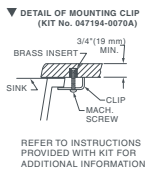

BOWEN®

UNDER COUNTER LAVATORY

FITTING	A	B
CENTERSET	1-3/8" (35 mm)	4" (102 mm)
SPREAD	1-3/8" (35 mm)	8" (203 mm)