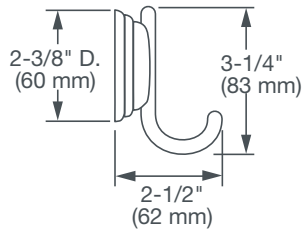

ASHBEE™

ROBE HOOK

- Solid brass construction
- Concealed mounting
- Includes assembly hardware

AVAILABLE FINISHES

Polished Chrome
 Brushed Nickel
 Platinum Nickel

FINISH CODE

100
 144
 150

DESCRIPTION

Robe Hook

PRODUCT NUMBER

D35101210.XXX

IMPORTANT: These measurements are subject to change or cancellation. No responsibility is assumed for use of superseded or voided pages.

PART OF **LIXIL**