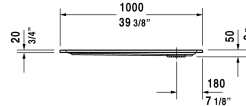

Starck Tubs/Shower trays Shower tray # 720120000000090

| < 39 3/8" Inch > |

Shower tray	Dimension	Weight	Order number
rectangle, cUPC listed, without panel, 1/4" sanitary acrylic, 2" Inch			
<b>Colors</b>			
00 White			
<b>Variant</b>			
Shower tray	39 3/8" x 35 3/8" Inch	37.5 lb	720120000000090
<b>Infobox</b>	A grid drain or similar should be used in conjunction with a p-trap under the floor. A 4" grid drain is necessary for shower trays with a 3 1/2" (90 mm) outlet.		
<b>Accessory for shower trays</b>			
Tile flange			790112

All drawings contain the necessary measurements which are subject to standard tolerances. They are stated in inch & mm and are non-binding. Exact measurements, in particular for customized installation scenarios, can only be taken from the finished ceramic piece.