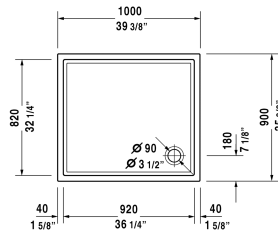

Starck Tubs/Shower trays Shower tray # 720120000000090

| < 39 3/8" Inch > |

Shower tray	Dimension	Weight	Order number
rectangle, cUPC listed, without panel, 1/4" sanitary acrylic, 2" Inch			
<b>Colors</b>			
00 White			
<b>Variant</b>			
Shower tray	39 3/8" x 35 3/8" Inch	37.5 lb	720120000000090
<b>Infobox</b>	A grid drain or similar should be used in conjunction with a p-trap under the floor. A 4" grid drain is necessary for shower trays with a 3 1/2" (90 mm) outlet.		
<b>Accessory for shower trays</b>			
Tile flange			790112

All drawings contain the necessary measurements which are subject to standard tolerances. They are stated in inch & mm and are non-binding. Exact measurements, in particular for customized installation scenarios, can only be taken from the finished ceramic piece.