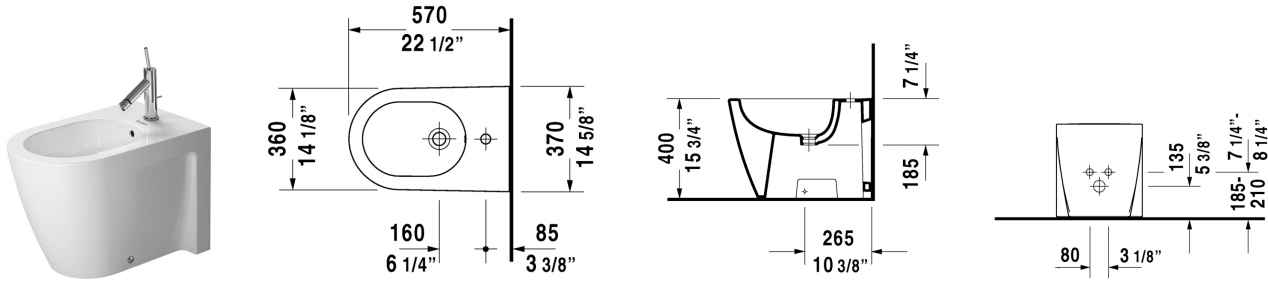

Bidet floor standing # 225510..00

| < 14 5/8" Inch > |

Bidet floor standing	Dimension	Weight	Order number
back-to-wall, with overflow, with tap platform, fixings included			
Colors			
00 White			
Variant			
	14 5/8" x 22 1/2" Inch	61.7 lb	225510..00
Sanitary ceramics with the special WonderGliss surface finish will remain clean and attractive-looking for a long time to come. When ordering WonderGliss please add a "1" as eleventh digit to the model number.			

All drawings contain the necessary measurements which are subject to standard tolerances. They are stated in inch & mm and are non-binding. Exact measurements, in particular for customized installation scenarios, can only be taken from the finished ceramic piece.