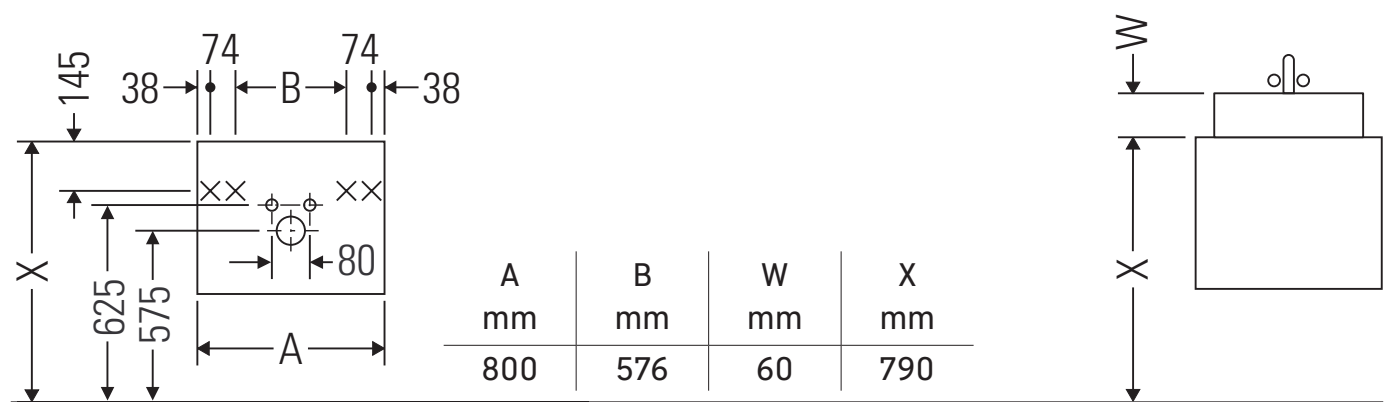

X-Large

XL 6062

Mounting instructions

Darling New # 049983

Instructions for use

The bathroom furniture range complies with the standards and guidelines applicable at the time of delivery and is designed for use in bathrooms. Direct contact with water should be avoided, for example, when showering.