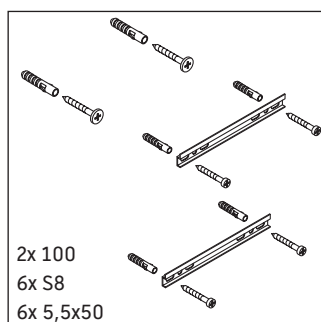

# X-Large

# # XL 6061

## Mounting instructions

Darling New # 049963