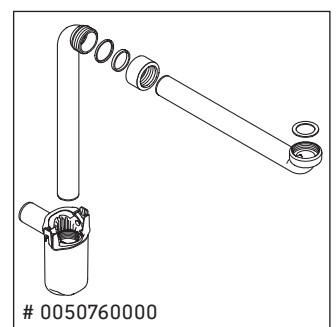

Ketho

KT 6691

Mounting instructions

Instructions for use

The bathroom furniture range complies with the standards and guidelines applicable at the time of delivery and is designed for use in bathrooms. Direct contact with water should be avoided, for example, when showering.