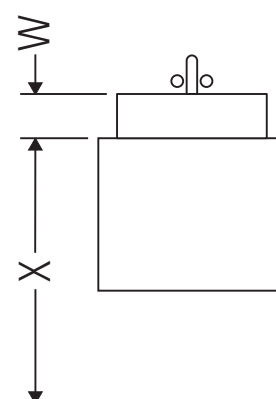

Ketho

KT 6629 L/R

Installation instructions

W mm	X mm
130	720

Vero # 070350

Instructions for use

The bathroom furniture range complies with the standards and guidelines applicable at the time of delivery and is designed for use in bathrooms. Direct contact with water should be avoided, for example, when showering.