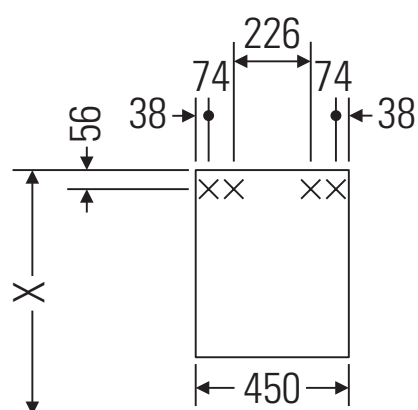

Ketho

KT 6629 L/R

Installation instructions

W mm	X mm
130	720

Vero # 070350

Instructions for use

The bathroom furniture range complies with the standards and guidelines applicable at the time of delivery and is designed for use in bathrooms. Direct contact with water should be avoided, for example, when showering.