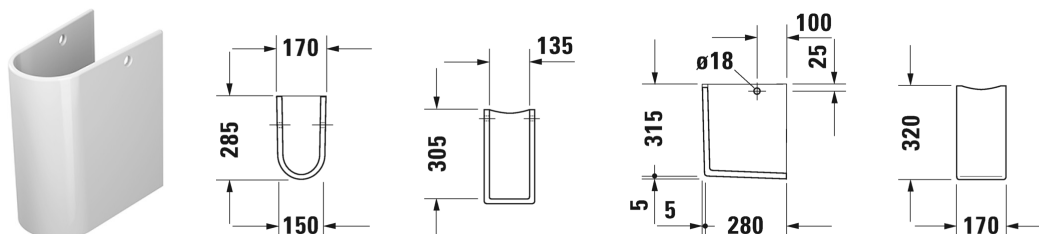

**Siphon cover # 0865150000**

| &lt; 170 mm &gt; |

Siphon cover	Dimension	Weight	Order number
for # 030065, 030060, 030055, 030410, 030480, 030470, 033213, 030760, 030750			
<b>Colors</b>			
00 White Alpin			
<b>Variant</b>			
	170 x 285 mm	8.100 kilogram	0865150000
Sanitary ceramics with the special WonderGliss surface finish will remain clean and attractive-looking for a long time to come. When ordering WonderGliss please add a "1" as eleventh digit to the model number.			
Fixing for siphon cover		0.100 kilogram	005503
<b>Suitable products</b>			
Washbasin with overflow, with tap platform, underneath glazed, 600 x 450 mm	600 x 450 mm		030060
Washbasin with overflow, with tap platform, underneath glazed, 550 x 430 mm	550 x 430 mm		030055
Washbasin with overflow, with tap platform, underneath glazed, 650 x 485 mm	650 x 485 mm		030065
Washbasin Med without overflow, with tap platform, underneath glazed, 600 x 450 mm	600 x 450 mm		030760
Double washbasin, double furniture washbasin with overflow, with tap platform, underneath glazed, 1300 x 485 mm	1300 x 485 mm		033213
Washbasin, furniture washbasin with tap platform, 1050 x 485 mm	1050 x 485 mm		030410
Washbasin, furniture washbasin with tap platform, 700 x 490 mm	700 x 490 mm		030470
Washbasin, furniture washbasin with tap platform, 850 x 485 mm	850 x 485 mm		030480

All drawings contain the necessary measurements which are subject to standard tolerances. They are stated in mm and are non-binding.

Siphon cover # 0865150000

|< 170 mm >|

---

*Exact measurements, in particular for customised installation scenarios, can only be taken from the finished ceramic piece.*