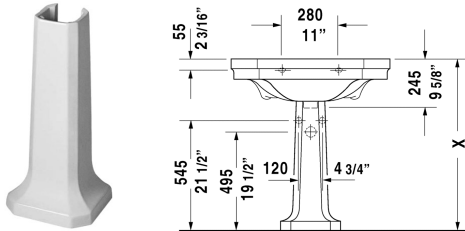

**Pedestal # 0857900000**

| < 11 5/8" Inch > |

| Pedestal   | Dimension              | Weight  | Order number |
|--|------------------------|---------|--------------|
| for washbasins # 043880 and 043870   |                        |         |              |
| <b>Colors</b>  |                        |         |              |
| 00 White   |                        |         |              |
| <b>Variant</b>   |                        |         |              |
|  | 11 5/8" x 11" Inch     | 29.7 lb | 0857900000   |
| Sanitary ceramics with the special WonderGliss surface finish will remain clean and attractive-looking for a long time to come.<br>When ordering WonderGliss please add a "1" as eleventh digit to the model number. |                        |         |              |
| Washbasin with overflow, with tap platform, fixings included   | 31 1/2" x 21 5/8" Inch | 55.1 lb | 043880       |
| Washbasin with overflow, cUPC listed, with tap platform, fixings included  | 27 1/2" x 19 5/8" Inch | 50.7 lb | 043870       |
| <b>Suitable products</b>   |                        |         |              |
| Washbasin with overflow, with tap platform, fixings included, 31 1/2" x 21 5/8" Inch   | 31 1/2" x 21 5/8" Inch |         | 043880       |
| Washbasin with overflow, cUPC listed, with tap platform, fixings included, 27 1/2" x 19 5/8" Inch  | 27 1/2" x 19 5/8" Inch |         | 043870       |

*All drawings contain the necessary measurements which are subject to standard tolerances. They are stated in inch & mm and are non-binding. Exact measurements, in particular for customized installation scenarios, can only be taken from the finished ceramic piece.*