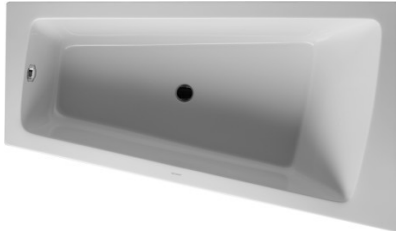

**Bathtub # 70026500000090 / 710265001001090 /  
710265001461090 / 710265002001090 / 710265002461090 /  
710265002501090 / 710265002511090 / 710265002521090 ...**

| < 66 7/8" Inch > |

Bathtub	Dimension	Weight	Order number
with one backrest slope right, with integrated acrylic panel and support frame, cUPC listed, 1/4" sanitary acrylic			
<b>Colors</b>			
00 White			
<b>Variant</b>			
Base tub	66 7/8" x 39 3/8" Inch	150 lb	70026500000090
Air-System	66 7/8" x 39 3/8" Inch	150 lb	710265001001090
Air-System with remote	66 7/8" x 39 3/8" Inch	150 lb	710265001461090
Jet-System	66 7/8" x 39 3/8" Inch	150 lb	710265002001090
Jet-System with remote	66 7/8" x 39 3/8" Inch	150 lb	710265002461090
Jet-System with heater	66 7/8" x 39 3/8" Inch	150 lb	710265002501090
Jet-System with heater and ozone	66 7/8" x 39 3/8" Inch	150 lb	710265002511090
Jet-System with remote and heater	66 7/8" x 39 3/8" Inch	150 lb	710265002521090
Jet-System with remote, heater and ozone	66 7/8" x 39 3/8" Inch	150 lb	710265002531090
Combi-System	66 7/8" x 39 3/8" Inch	150 lb	710265003001090
Combi-System with remote	66 7/8" x 39 3/8" Inch	150 lb	710265003461090
Combi-System with heater	66 7/8" x 39 3/8" Inch	150 lb	710265003501090
Combi-System with heater and ozone	66 7/8" x 39 3/8" Inch	150 lb	710265003511090
Combi-System with remote and heater	66 7/8" x 39 3/8" Inch	150 lb	710265003521090
Combi-System with remote, heater and ozone	66 7/8" x 39 3/8" Inch	150 lb	710265003531090
Combi-System with light	66 7/8" x 39 3/8" Inch	150 lb	710265004001090
Combi-System with light and remote	66 7/8" x 39 3/8" Inch	150 lb	710265004461090
Combi-System with light and heater	66 7/8" x 39 3/8" Inch	150 lb	710265004501090
Combi-System with light, heater and ozone	66 7/8" x 39 3/8" Inch	150 lb	710265004511090
Combi-System with light, remote and heater	66 7/8" x 39 3/8" Inch	150 lb	710265004521090
Combi-System with light, remote, heater and ozone	66 7/8" x 39 3/8" Inch	150 lb	710265004531090
<b>Accessory for bath- and whirltub</b>			