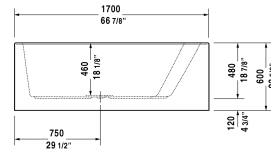

**Bathtub # 70026500000090 / 710265001001090 /  
710265001461090 / 710265002001090 / 710265002461090 /  
710265002501090 / 710265002511090 / 710265002521090 ...**

| < 66 7/8" Inch > |

Bathtub	Dimension	Weight	Order number
with one backrest slope right, with integrated acrylic panel and support frame, cUPC listed, 1/4" sanitary acrylic			
<b>Colors</b>			
00 White			
<b>Variant</b>			
Base tub	66 7/8" x 39 3/8" Inch	150 lb	70026500000090
Air-System	66 7/8" x 39 3/8" Inch	150 lb	710265001001090
Air-System with remote	66 7/8" x 39 3/8" Inch	150 lb	710265001461090
Jet-System	66 7/8" x 39 3/8" Inch	150 lb	710265002001090
Jet-System with remote	66 7/8" x 39 3/8" Inch	150 lb	710265002461090
Jet-System with heater	66 7/8" x 39 3/8" Inch	150 lb	710265002501090
Jet-System with heater and ozone	66 7/8" x 39 3/8" Inch	150 lb	710265002511090
Jet-System with remote and heater	66 7/8" x 39 3/8" Inch	150 lb	710265002521090
Jet-System with remote, heater and ozone	66 7/8" x 39 3/8" Inch	150 lb	710265002531090
Combi-System	66 7/8" x 39 3/8" Inch	150 lb	710265003001090
Combi-System with remote	66 7/8" x 39 3/8" Inch	150 lb	710265003461090
Combi-System with heater	66 7/8" x 39 3/8" Inch	150 lb	710265003501090
Combi-System with heater and ozone	66 7/8" x 39 3/8" Inch	150 lb	710265003511090
Combi-System with remote and heater	66 7/8" x 39 3/8" Inch	150 lb	710265003521090
Combi-System with remote, heater and ozone	66 7/8" x 39 3/8" Inch	150 lb	710265003531090
Combi-System with light	66 7/8" x 39 3/8" Inch	150 lb	710265004001090
Combi-System with light and remote	66 7/8" x 39 3/8" Inch	150 lb	710265004461090
Combi-System with light and heater	66 7/8" x 39 3/8" Inch	150 lb	710265004501090
Combi-System with light, heater and ozone	66 7/8" x 39 3/8" Inch	150 lb	710265004511090
Combi-System with light, remote and heater	66 7/8" x 39 3/8" Inch	150 lb	710265004521090
Combi-System with light, remote, heater and ozone	66 7/8" x 39 3/8" Inch	150 lb	710265004531090
<b>Accessory for bath- and whirltub</b>			