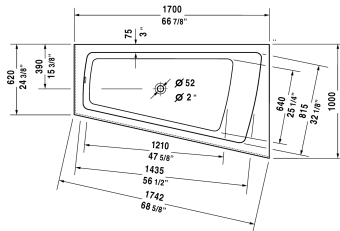

**Bathtub # 70026500000090 / 710265001001090 /  
710265001461090 / 710265002001090 / 710265002461090 /  
710265002501090 / 710265002511090 / 710265002521090 ...**

| < 66 7/8" Inch > |

Bathtub	Dimension	Weight	Order number
with one backrest slope right, with integrated acrylic panel and support frame, cUPC listed, 1/4" sanitary acrylic			
<b>Colors</b>			
00 White			
<b>Variant</b>			
Base tub	66 7/8" x 39 3/8" Inch	150 lb	70026500000090
Air-System	66 7/8" x 39 3/8" Inch	150 lb	710265001001090
Air-System with remote	66 7/8" x 39 3/8" Inch	150 lb	710265001461090
Jet-System	66 7/8" x 39 3/8" Inch	150 lb	710265002001090
Jet-System with remote	66 7/8" x 39 3/8" Inch	150 lb	710265002461090
Jet-System with heater	66 7/8" x 39 3/8" Inch	150 lb	710265002501090
Jet-System with heater and ozone	66 7/8" x 39 3/8" Inch	150 lb	710265002511090
Jet-System with remote and heater	66 7/8" x 39 3/8" Inch	150 lb	710265002521090
Jet-System with remote, heater and ozone	66 7/8" x 39 3/8" Inch	150 lb	710265002531090
Combi-System	66 7/8" x 39 3/8" Inch	150 lb	710265003001090
Combi-System with remote	66 7/8" x 39 3/8" Inch	150 lb	710265003461090
Combi-System with heater	66 7/8" x 39 3/8" Inch	150 lb	710265003501090
Combi-System with heater and ozone	66 7/8" x 39 3/8" Inch	150 lb	710265003511090
Combi-System with remote and heater	66 7/8" x 39 3/8" Inch	150 lb	710265003521090
Combi-System with remote, heater and ozone	66 7/8" x 39 3/8" Inch	150 lb	710265003531090
Combi-System with light	66 7/8" x 39 3/8" Inch	150 lb	710265004001090
Combi-System with light and remote	66 7/8" x 39 3/8" Inch	150 lb	710265004461090
Combi-System with light and heater	66 7/8" x 39 3/8" Inch	150 lb	710265004501090
Combi-System with light, heater and ozone	66 7/8" x 39 3/8" Inch	150 lb	710265004511090
Combi-System with light, remote and heater	66 7/8" x 39 3/8" Inch	150 lb	710265004521090
Combi-System with light, remote, heater and ozone	66 7/8" x 39 3/8" Inch	150 lb	710265004531090
<b>Accessory for bath- and whirltub</b>			