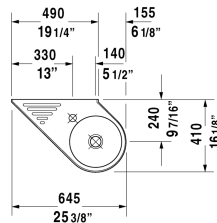

Architec Handrinse basin # 0765650000

| < 25 1/2" Inch > |

Handrinse basin	Dimension	Weight	Order number
diagonal model, without overflow, with tap platform, with integrated ceramic shelf, hardware included, bowl on right side, 25 1/2" Inch			
Colors			
00 White			
Variant			
●	25 1/2" x 16 1/4" Inch	22.2 lb	0765650000
Sanitary ceramics with the special WonderGliss surface finish will remain clean and attractive-looking for a long time to come. When ordering WonderGliss please add a "1" as eleventh digit to the model number.			
Outlet bend with double sleeve			005025
Slotted waste	2" Inch	0.7 lb	005024

All drawings contain the necessary measurements which are subject to standard tolerances. They are stated in inch & mm and are non-binding. Exact measurements, in particular for customized installation scenarios, can only be taken from the finished ceramic piece.