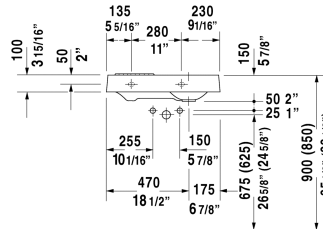

Architec Handrinse basin # 0765650000

| < 25 1/2" Inch > |

Handrinse basin	Dimension	Weight	Order number
diagonal model, without overflow, with tap platform, with integrated ceramic shelf, hardware included, bowl on right side, 25 1/2" Inch			
Colors			
00 White			
Variant			
●	25 1/2" x 16 1/4" Inch	22.2 lb	0765650000
Sanitary ceramics with the special WonderGliss surface finish will remain clean and attractive-looking for a long time to come. When ordering WonderGliss please add a "1" as eleventh digit to the model number.			
Outlet bend with double sleeve			005025
Slotted waste	2" Inch	0.7 lb	005024

All drawings contain the necessary measurements which are subject to standard tolerances. They are stated in inch & mm and are non-binding. Exact measurements, in particular for customized installation scenarios, can only be taken from the finished ceramic piece.