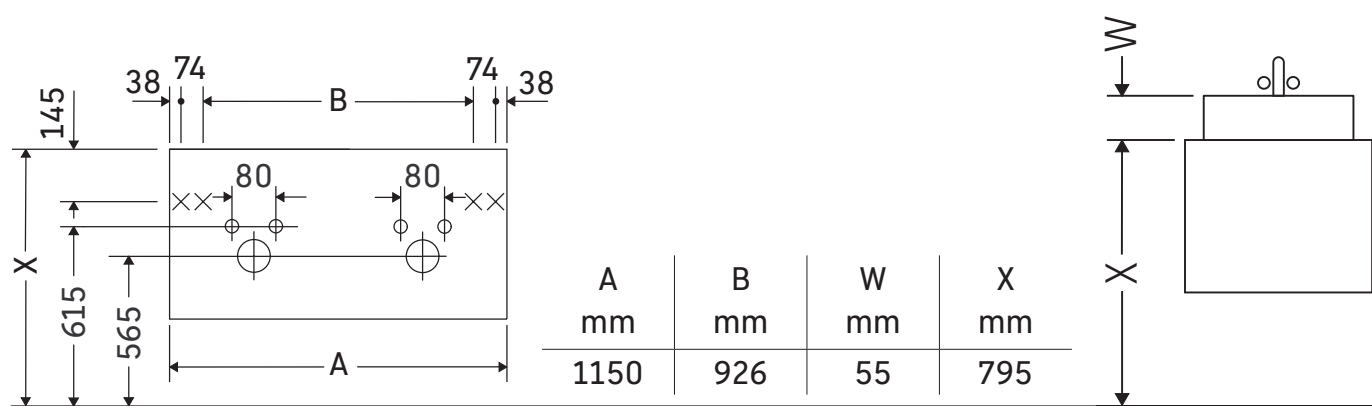

Delos

DL 6337

Installation instructions

D-Code # 034812

Instructions for use

The bathroom furniture range complies with the standards and guidelines applicable at the time of delivery and is designed for use in bathrooms. Direct contact with water should be avoided, for example, when showering.