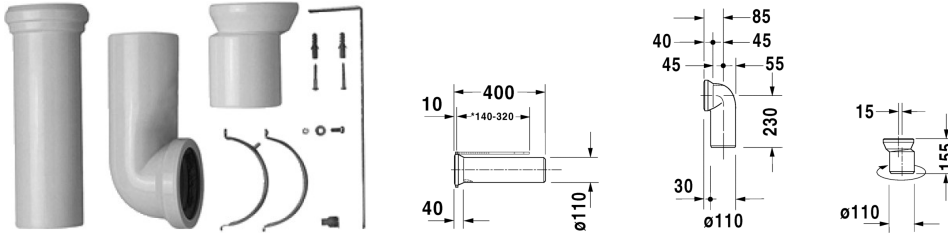

Vario connector set # 001422

| < Ø 4 3/8" Inch > |

Vario connector set	Dimension	Weight	Order number
for horizontal and vertical outlet, length adjustable, incl. excenter			
Colors			
Variant			

All drawings contain the necessary measurements which are subject to standard tolerances. They are stated in inch & mm and are non-binding. Exact measurements, in particular for customized installation scenarios, can only be taken from the finished ceramic piece.