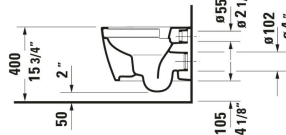

Soleil by Starck Wall Mounted Toilet Compact # 259009..92 / 259009..92

| < 14 5/8 " > |

Wall Mounted Toilet Compact	Dimension	Weight	Order number
Flush water quantity: 1.2/0.8 gal, Washdown model, Flushing rim: Rimless, Flush system: washdown model, Outlet horizontal, Concealed fixation, WaterSense: Yes, cUPC listed: Yes			
Colors			
00 White 20 HygieneGlaze (an antibacterial ceramic glaze that provides almost indefinite effectiveness)			
Variant			
White High Gloss, Flush water quantity: 1.28/0.8 gal, cC/IAPMO®: Yes	14 5/8 "x13 3/4 "	52.029 lb	259009..92
White High Gloss, HygieneGlaze, Flush water quantity:/0.8 gal	14 5/8 "x13 3/4 "	52.029 lb	259009..92
Accessory for ceramics			
Mounting Bracket Suitable for Bidet, Wall Mounted Toilet	Ø 1/2 "	0.617 lb	006500
Spare parts			
Noise reduction gasket	16 1/2 x 15 3/8 "	0.441 lb	005090
Suitable products			
Toilet Seat , 15 1/8 x 17 1/2 "	15 1/8 x 17 1/2 "		002649

All drawings contain the necessary measurements which are subject to standard tolerances. They are stated in inch & mm and are non-binding. Exact measurements, in particular for customized installation scenarios, can only be taken from the finished ceramic piece.