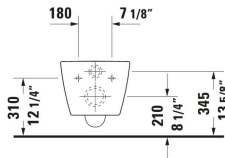

Soleil by Starck Wall Mounted Toilet Compact # 259009..92 / 259009..92

| < 14 5/8 " > |

Wall Mounted Toilet Compact	Dimension	Weight	Order number
Flush water quantity: 1.2/0.8 gal, Washdown model, Flushing rim: Rimless, Flush system: washdown model, Outlet horizontal, Concealed fixation, WaterSense: Yes, cUPC listed: Yes			
Colors			
00 White 20 HygieneGlaze (an antibacterial ceramic glaze that provides almost indefinite effectiveness)			
Variant			
White High Gloss, Flush water quantity: 1.28/0.8 gal, cC/IAPMO®: Yes	14 5/8 "x13 3/4 "	52.029 lb	259009..92
White High Gloss, HygieneGlaze, Flush water quantity:/0.8 gal	14 5/8 "x13 3/4 "	52.029 lb	259009..92
Accessory for ceramics			
Mounting Bracket Suitable for Bidet, Wall Mounted Toilet	Ø 1/2 "	0.617 lb	006500
Spare parts			
Noise reduction gasket	16 1/2 x 15 3/8 "	0.441 lb	005090
Suitable products			
Toilet Seat , 15 1/8 x 17 1/2 "	15 1/8 x 17 1/2 "		002649

All drawings contain the necessary measurements which are subject to standard tolerances. They are stated in inch & mm and are non-binding. Exact measurements, in particular for customized installation scenarios, can only be taken from the finished ceramic piece.