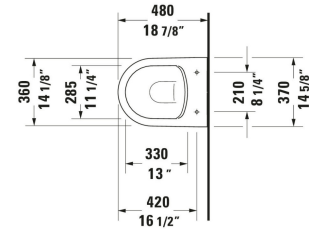

Soleil by Starck Wall Mounted Toilet Compact # 259009..92 / 259009..92

| < 14 5/8 " > |

Wall Mounted Toilet Compact	Dimension	Weight	Order number
Flush water quantity: 1.2/0.8 gal, Washdown model, Flushing rim: Rimless, Flush system: washdown model, Outlet horizontal, Concealed fixation, WaterSense: Yes, cUPC listed: Yes			
Colors			
00 White 20 HygieneGlaze (an antibacterial ceramic glaze that provides almost indefinite effectiveness)			
Variant			
White High Gloss, Flush water quantity: 1.28/0.8 gal, cC/IAPMO®: Yes	14 5/8 "x13 3/4 "	52.029 lb	259009..92
White High Gloss, HygieneGlaze, Flush water quantity:/0.8 gal	14 5/8 "x13 3/4 "	52.029 lb	259009..92
Accessory for ceramics			
Mounting Bracket Suitable for Bidet, Wall Mounted Toilet	Ø 1/2 "	0.617 lb	006500
Spare parts			
Noise reduction gasket	16 1/2 x 15 3/8 "	0.441 lb	005090
Suitable products			
Toilet Seat , 15 1/8 x 17 1/2 "	15 1/8 x 17 1/2 "		002649

All drawings contain the necessary measurements which are subject to standard tolerances. They are stated in inch & mm and are non-binding. Exact measurements, in particular for customized installation scenarios, can only be taken from the finished ceramic piece.