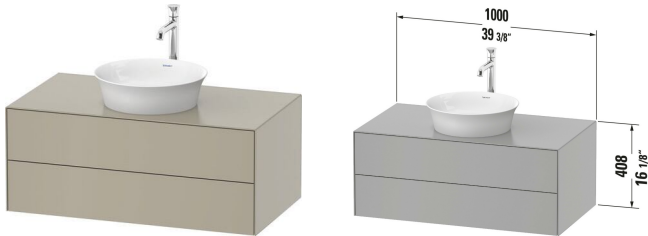

White Tulip Vanity Cabinet # WT4986 / WT4986 / WT4986 / WT4986 / WT4986 / WT4986

| < 39 3/8 " > |

Vanity Cabinet	Dimension	Weight	Order number
Number of drawers: 2, Includes vanity top: Yes, Faucet holes possible, Without handle, Siphon cut-out: Yes, Panel: Yes, Slow close, Pressure inlet, Interior lighting: Optional, Drawer organizer Optional			
Colors			
M36 White Satin Matte (Lacquer) M58 Graphite Satin Matte M85 White High Gloss (Lacquer) M92 Stone Gray Satin Matte (Lacquer) MH1 Graphite High Gloss MH2 Stone Gray High Gloss			
Variant			
White Satin Matte Lacquer	39 3/8 "x16 1/8 "	87.082 lb	WT4986
Graphite Satin Matte Lacquer	39 3/8 "x16 1/8 "	87.082 lb	WT4986
White High Gloss Lacquer	39 3/8 "x16 1/8 "	87.082 lb	WT4986
Stone Gray Satin Matte Lacquer	39 3/8 "x16 1/8 "	87.082 lb	WT4986
Graphite High Gloss Lacquer	39 3/8 "x16 1/8 "	87.082 lb	WT4986
Stone Gray High Gloss Lacquer	39 3/8 "x16 1/8 "	87.082 lb	WT4986
Infobox			
When using console support on a drywall, a suitable sub construction is required.			
Spare parts			
P-Trap White, Connection dimensions: 1 1/4"	14 1/8 x 15 3/8 "	0.82 lb	005076
Suitable products			
Sink 22 7/8 "x16 3/8 ", Includes faucet deck: No, Overflow: No, Ground, ADA: Yes, cUPC listed: Yes, 22 7/8 x 16 3/8 "	22 7/8 x 16 3/8 "		031758
Vessel Sink Oval, Includes faucet deck: No, Overflow: Yes, 19 1/2 ", cUPC listed: Yes, 19 1/2 x 13 3/4 "	19 1/2 x 13 3/4 "		033550
Vessel Sink Rectangular, Includes faucet deck: Yes, Ground, Back side glazed: Yes, 19 5/8 ", cUPC listed: Yes, 19 5/8 x 18 1/2 "	19 5/8 x 18 1/2 "		045250
Vessel Sink Bacino Round, Includes faucet deck: No, Overflow: Yes, Includes overflow clip, 16 1/2 ", cUPC listed: Yes, Ø 16 1/2 "	Ø 16 1/2 "		032542